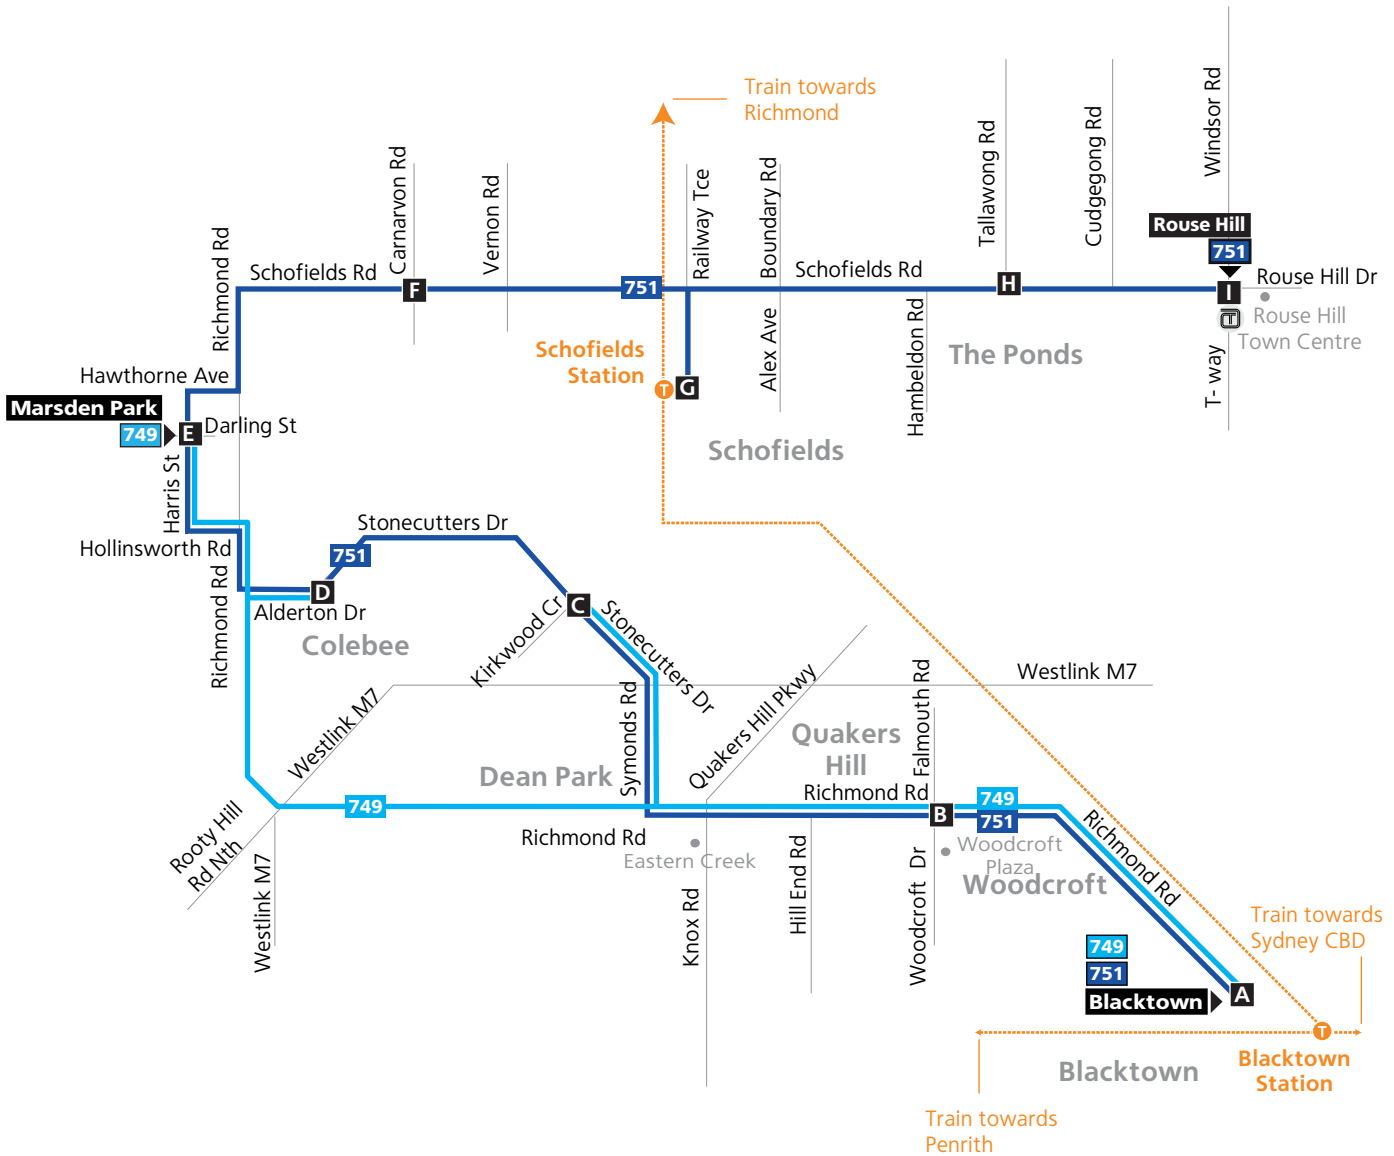

Routes 749, 751

Legend

- Bus route
- Bus route number
- Timing point
- Train line/station

Diagrammatic Map
Not to Scale

Timing Points

- A** Blacktown Interchange
- B** Woodcroft Plaza Richmond Road
- C** Colebee Stonecutters Drive & Kirkwood Crescent
- D** Colebee Alderton Drive & Stonecutters Drive
- E** Marsden Park Harris Avenue & Darling Street
- F** Riverstone Schofields Road & Carnarvon Road
- G** Schofields Interchange
- H** The Ponds Schofields Road & Tallawong Road
- I** Rouse Hill Town Centre T-way Station