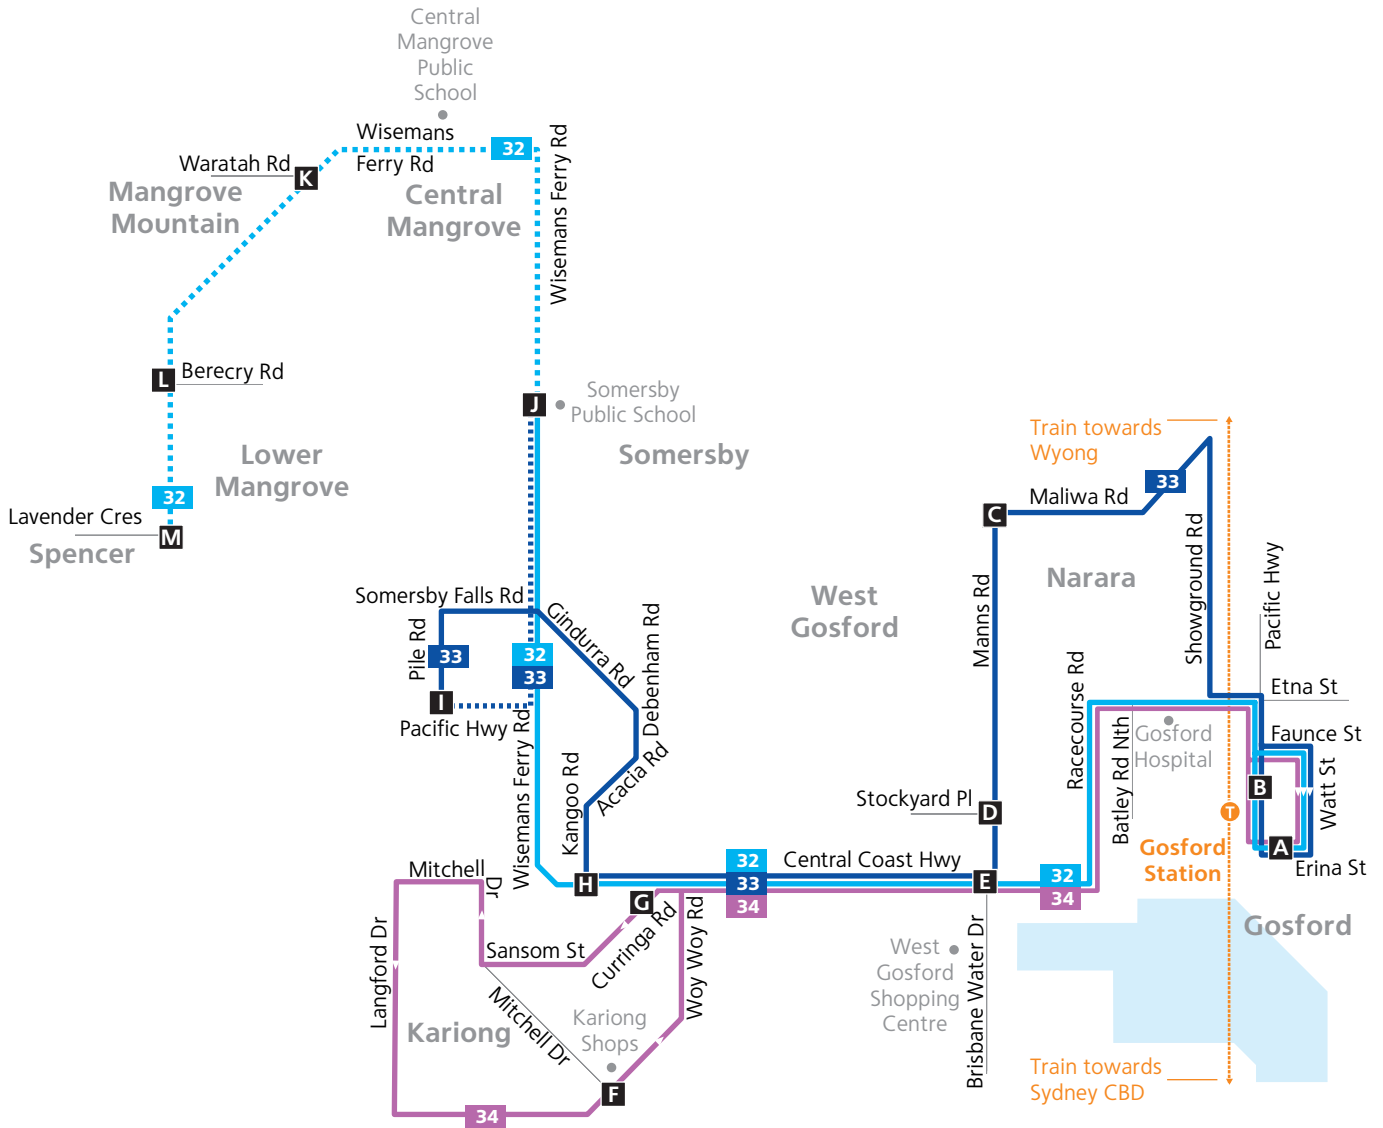

# Routes 32, 33, 34

## Legend

- Bus route
- Bus route number
- A Timing point
- Train line/station

Diagrammatic Map  
 Not to Scale

# Timing Points

- A** Gosford Imperial Centre Erina St
- B** Gosford Interchange
- C** Narara Maliwa Road & Manns Road
- D** West Gosford Manns Road & Stockyard Place
- E** West Gosford Central Coast Highway & Brisbane Water Drive
- F** Kariong Shops Langford Drive & Mitchell Drive
- G** Kariong Curringa Road & Arunta Avenue
- H** Somersby Kangoo Road & Central Coast Highway
- I** Somersby Pile Road & Pacific Highway
- J** Somersby Somersby Public School
- K** Mangrove Mountain Wisemans Ferry Road & Waratah Road
- L** Mangrove Mountain Wisemans Ferry Road & Berecry Road
- M** Spencer Wisemans Ferry Road & Lavender Crescent