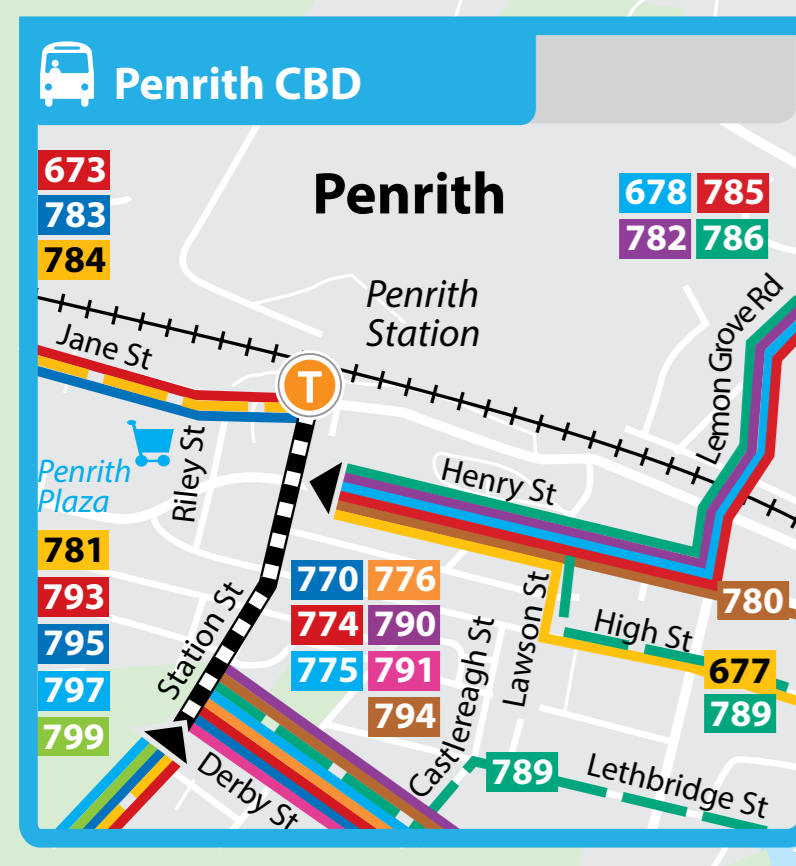

Legend

- Multiple Routes (thick line)
- Common Route (solid line)
- Occasional Diversion (dashed line)
- Route Number (number in box)
- T-way Station (T in circle)
- Train Station (T in square)
- Metro Station (M in circle)
- Cooee on demand area (orange box)
- Shopping Centres (shopping bag icon)
- Hospitals (cross icon)