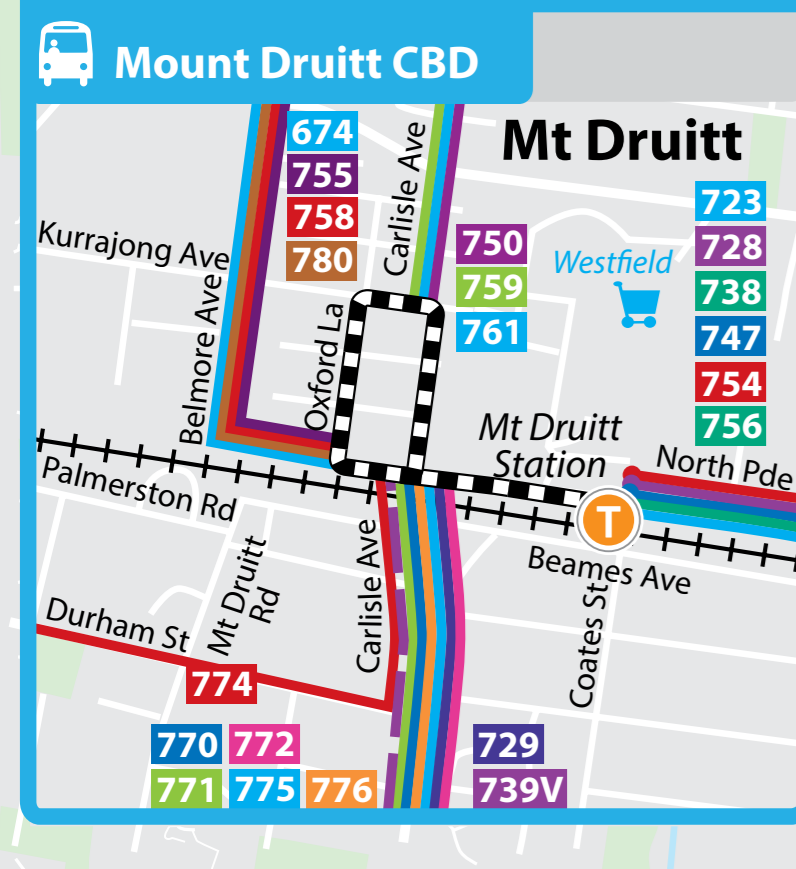

Legend

- Multiple Routes (thick line)
- Common Route (solid line)
- Occasional Diversion (dashed line)
- Route Number (number in box)
- T-way Station (T in circle)
- Train Station (T in square)
- Metro Station (M in circle)
- Cooee on demand area (orange box)
- Shopping Centres (shopping bag icon)
- Hospitals (cross icon)