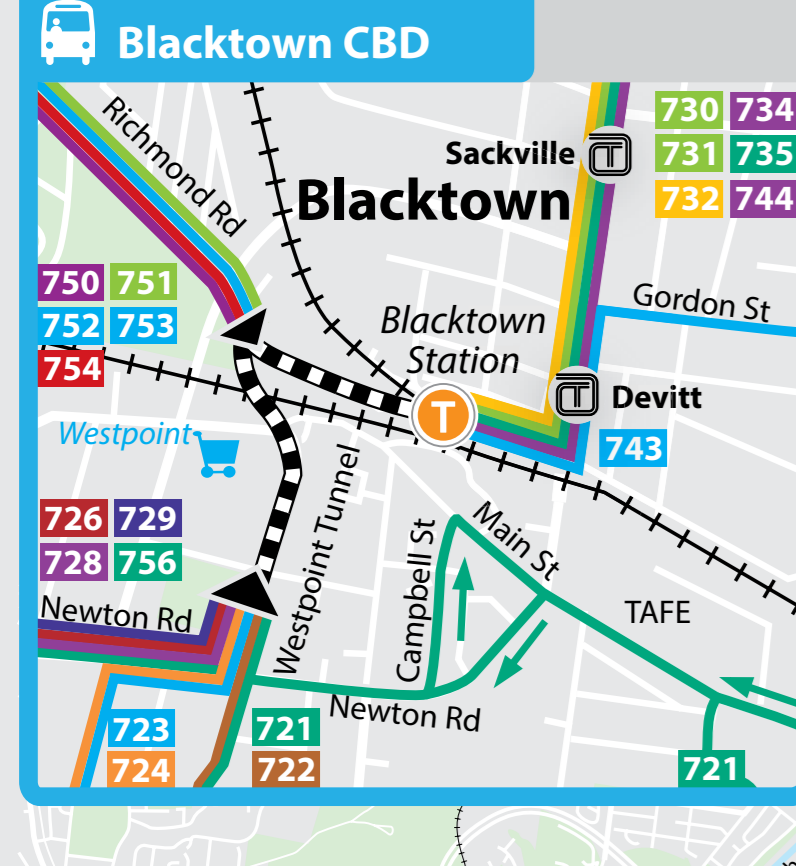

Legend

- Multiple Routes (thick line)
- Common Route (solid line)
- Occasional Diversion (dashed line)
- Route Number (number in box)
- T-way Station (T in circle)
- Train Station (T in square)
- Metro Station (M in circle)
- Cooee on demand area (orange box)
- Shopping Centres (shopping bag icon)
- Hospitals (cross icon)