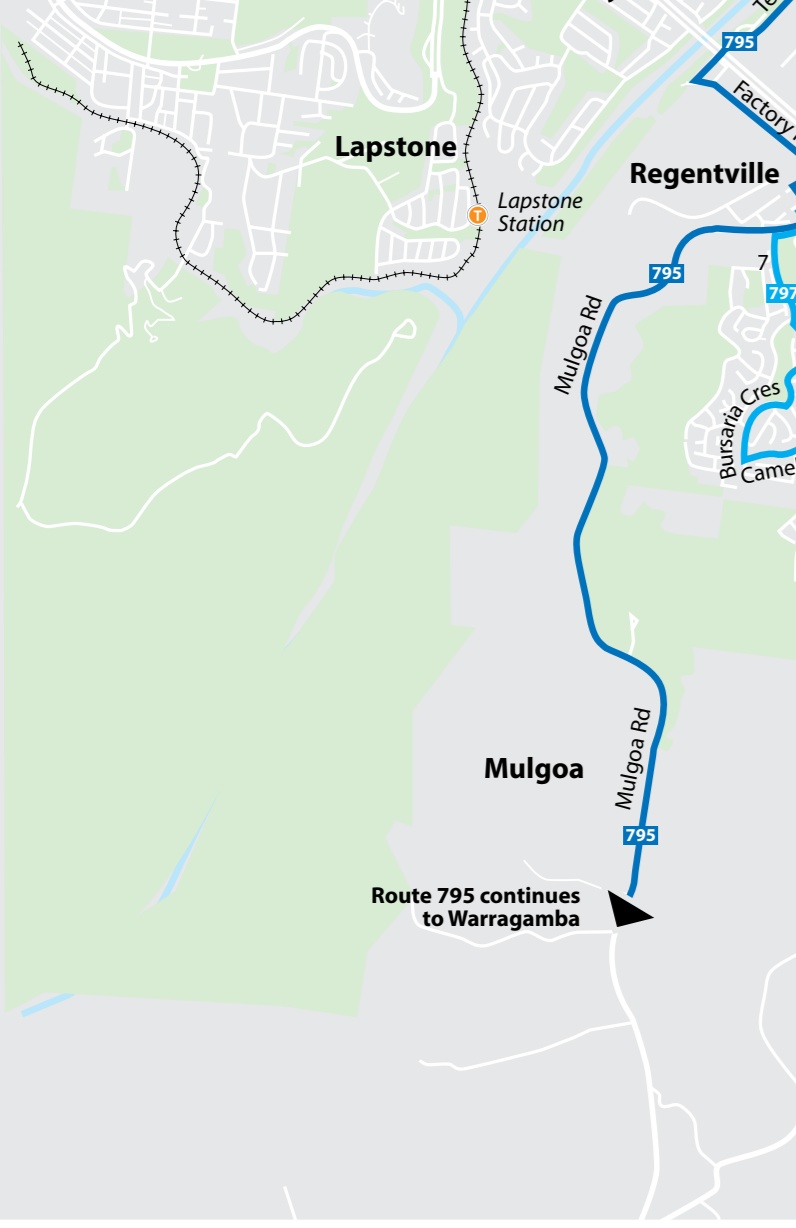

Legend

- Multiple Routes (thick line)
- Common Route (solid line)
- Occasional Diversion (dashed line)
- Route Number (number in box)
- T-way Station (T in circle)
- Train Station (T in square)
- Metro Station (M in circle)
- Cooee on demand area (orange box)
- Shopping Centres (shopping bag icon)
- Hospitals (cross icon)