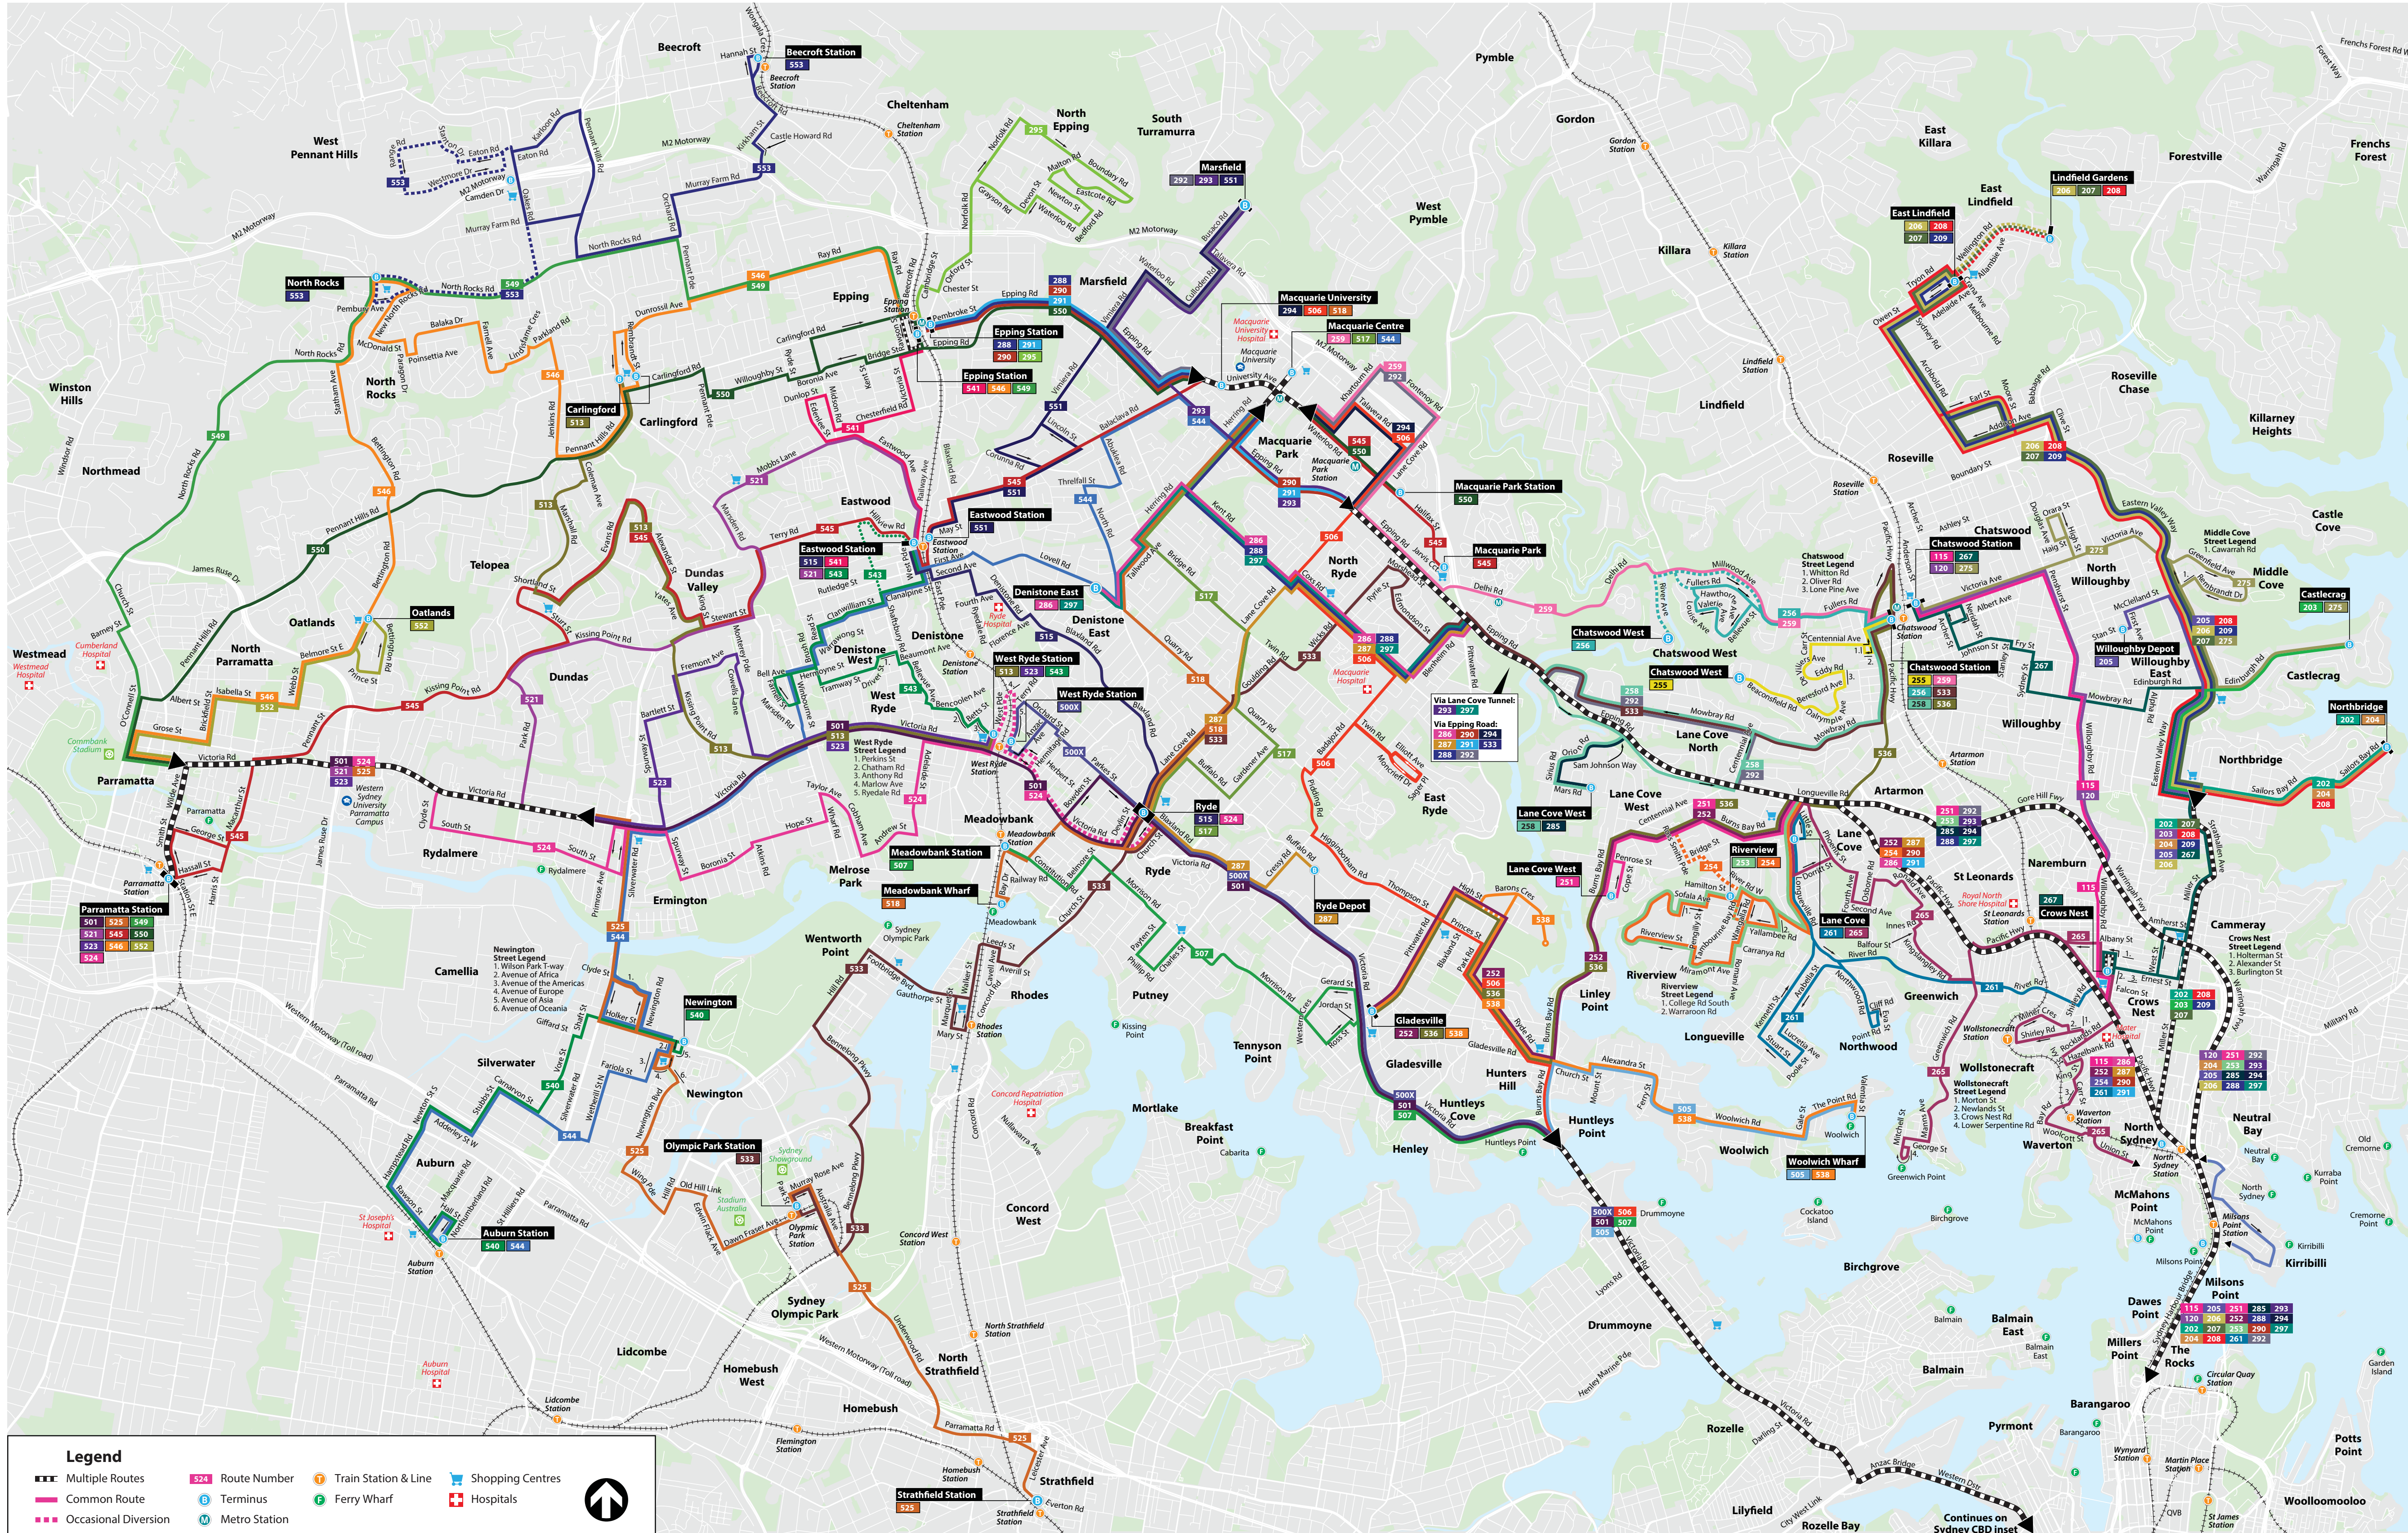

- 115 Chatswood to City, Bridge St via North Sydney
- 120 Chatswood to City QVB (Loop Service)
- 202 Northbridge to City, Bridge St via North Sydney
- 203 Castlecrag to Milsons Point via North Sydney
- 204 Northbridge to City, Bridge St via Freeway
- 205 East Willoughby to City, Bridge St via Freeway
- 206 East Lindfield to City, Bridge St via Freeway
- 207 East Lindfield & Garden Village to City, Bridge St via North Sydney
- 208 East Lindfield & Garden Village to City, Bridge St via North Sydney
- 209 East Lindfield to Milsons Point via North Sydney

- 251 Lane Cove West to City, Wynyard via Freeway
- 252 Gladesville to City, King St Wharf via North Sydney
- 253 Riverview to City, Wynyard via Freeway
- 254 Riverview to MacMahons Point
- 255 Chatswood to Colwell Cres (loop service)
- 256 Chatswood to Fullers Rd (loop service)
- 258 Chatswood to Mars Rd
- 259 Macquarie Centre to Chatswood via North Ryde
- 261 Lane Cove to City, King St Wharf via Longueville Rd
- 265 Lane Cove to North Sydney via Greenwch

- 267 Chatswood to Crows Nest
- 269 McMahon's Point (loop) via North Sydney Station & Kirribilli
- 275 Castlecrag to Chatswood
- 285 Lane Cove West, Mars Rd to City, Wynyard via Freeway
- 286 Denistone East to Milsons Point via St Leonards & North Sydney
- 287 Ryde to Milsons Point via St Leonards & North Sydney
- 288 Epping to City, Erskine St
- 290 Epping to City Erskine St via Macquarie University & North Sydney
- 291 Epping to MacMahons Point
- 292 Marsfield to City, Erskine St via Macquarie Park

**Legend**

- Multiple Routes
- Common Route
- Occasional Diversion
- Route Number
- Terminus
- Metro Station
- Train Station & Line
- Ferry Wharf
- Shopping Centres
- Hospitals