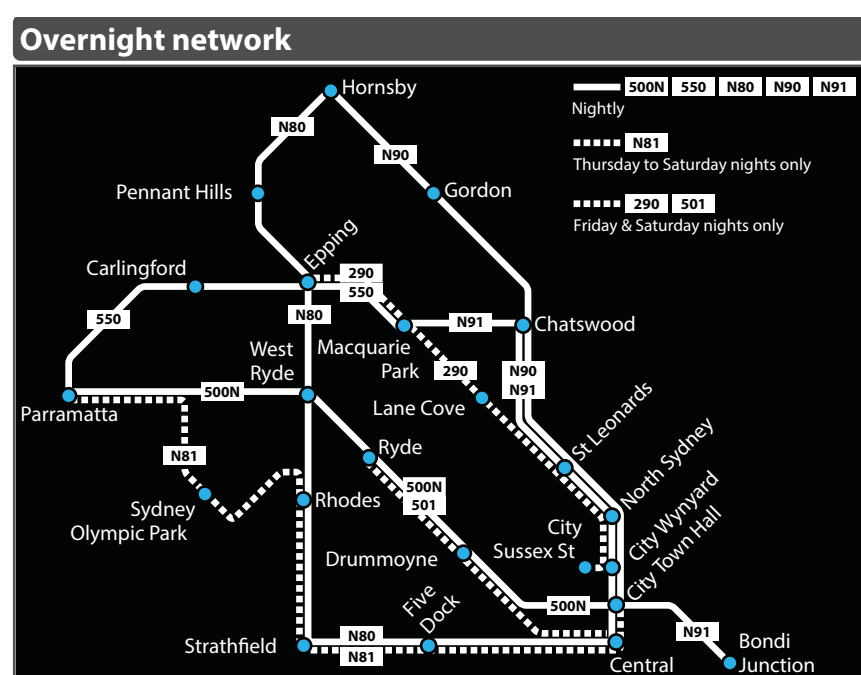

- 251 Lane Cove West to City, Wynyard via Freeway
- 252 Gladesville to City, King St Wharf via North Sydney
- 253 Riverview to City, Wynyard via Freeway
- 254 Riverview to MacMahons Point
- 255 Chatswood to Colwell Cres (loop service)
- 256 Chatswood to Fullers Rd (loop service)
- 258 Chatswood to Mars Rd
- 259 Macquarie Centre to Chatswood via North Ryde
- 261 Lane Cove to City, King St Wharf via Longueville Rd
- 265 Lane Cove to North Sydney via Greenwch

- 267 Chatswood to Crows Nest
- 269 McMahon's Point (loop) via North Sydney Station & Kirribilli
- 275 Castlecrag to Chatswood
- 285 Lane Cove West, Mars Rd to City, Wynyard via Freeway
- 286 Denistone East to Milsons Point via St Leonards & North Sydney
- 287 Ryde to Milsons Point via St Leonards & North Sydney
- 288 Epping to City, Erskine St
- 290 Epping to City Erskine St via Macquarie University & North Sydney
- 291 Epping to MacMahons Point
- 292 Marsfield to City, Erskine St via Macquarie Park

- 293 Marsfield to Wynyard via Lane Cove Tunnel & Freeway
- 294 Epping to Wynyard via Freeway
- 295 North Epping to Epping (loop service)
- 297 Denistone East to Wynyard via Tunnel & Freeway
- 501 Parramatta to Central, Pitt St via Victoria Rd
- 505 Woolwich to City, Town Hall
- 506 Macquarie University to City, Domain via East Ryde
- 507 Meadowbank to Gladesville & City, Hyde Park
- 513 Carlingford to West Ryde
- 515 Eastwood to Ryde

**Legend**

- Multiple Routes
- Common Route
- Occasional Diversion
- Route Number
- Terminus
- Metro Station
- Train Station & Line
- Ferry Wharf
- Shopping Centres
- Hospitals