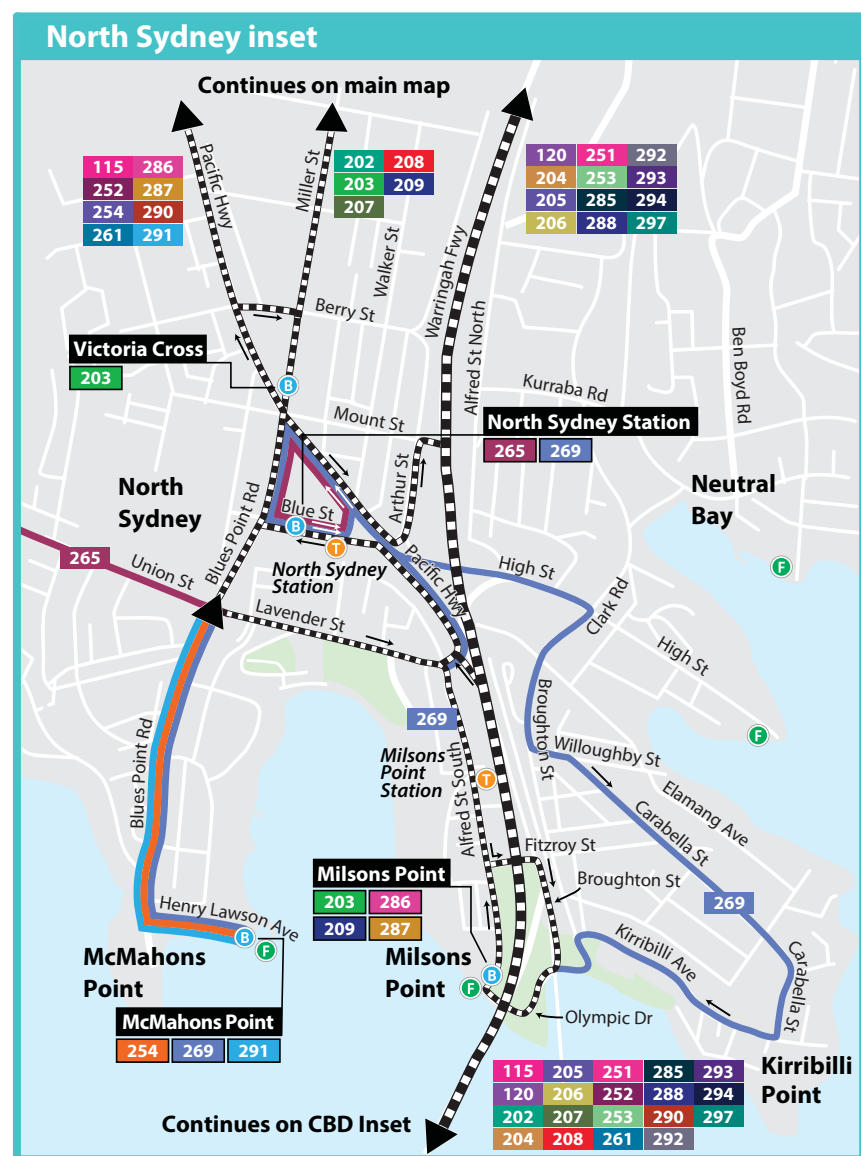

- 251 Lane Cove West to City, Wynyard via Freeway
- 252 Gladesville to City, King St Wharf via North Sydney
- 253 Riverview to City, Wynyard via Freeway
- 254 Riverview to MacMahons Point
- 255 Chatswood to Colwell Cres (loop service)
- 256 Chatswood to Fullers Rd (loop service)
- 258 Chatswood to Mars Rd
- 259 Macquarie Centre to Chatswood via North Ryde
- 261 Lane Cove to City, King St Wharf via Longueville Rd
- 265 Lane Cove to North Sydney via Greenwch

- 267 Chatswood to Crows Nest
- 269 McMahon's Point (loop) via North Sydney Station & Kirribilli
- 275 Castlecrag to Chatswood
- 285 Lane Cove West, Mars Rd to City, Wynyard via Freeway
- 286 Denistone East to Milsons Point via St Leonards & North Sydney
- 287 Ryde to Milsons Point via St Leonards & North Sydney
- 288 Epping to City, Erskine St
- 290 Epping to City Erskine St via Macquarie University & North Sydney
- 291 Epping to MacMahons Point
- 292 Marsfield to City, Erskine St via Macquarie Park

- 293 Marsfield to Wynyard via Lane Cove Tunnel & Freeway
- 294 Epping to Wynyard via Freeway
- 295 North Epping to Epping (loop service)
- 297 Denistone East to Wynyard via Tunnel & Freeway
- 501 Parramatta to Central, Pitt St via Victoria Rd
- 505 Woolwich to City, Town Hall
- 506 Macquarie University to City, Domain via East Ryde
- 507 Meadowbank to Gladesville & City, Hyde Park
- 513 Carlingford to West Ryde
- 515 Eastwood to Ryde

**Legend**

- Multiple Routes
- Common Route
- Occasional Diversion
- Route Number
- Terminus
- Metro Station
- Train Station & Line
- Ferry Wharf
- Shopping Centres
- Hospitals