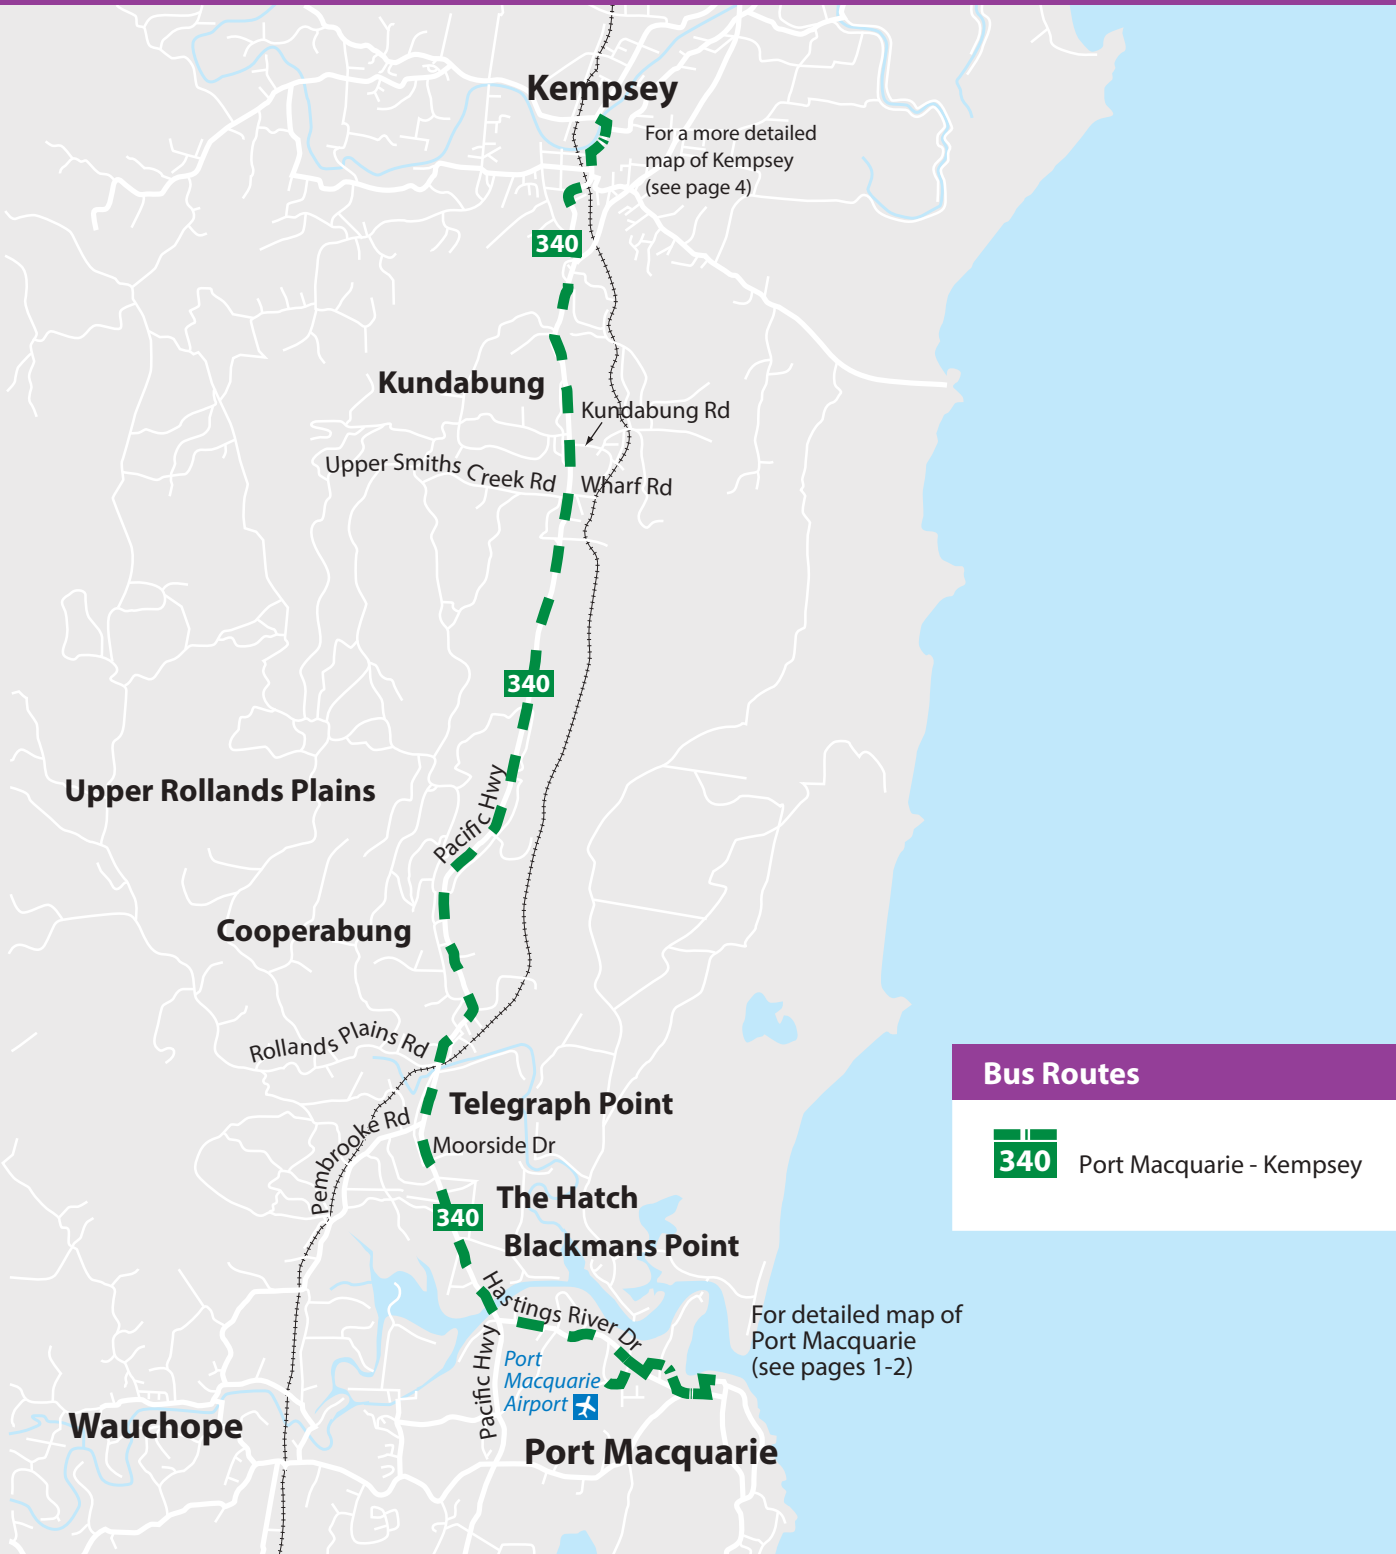

**Bus Routes**

- |   |   |   |
|---|---|---|
| <b>322</b> Port Macquarie - Shelly Beach & Lighthouse Plaza     | <b>334</b> Port Macquarie - Kenndey Dr & Lighthouse Plaza                     | <b>340</b> Port Macquarie - Kempsey           |
| <b>324</b> Port Macquarie - Private Hospital & Lighthouse Plaza | <b>334K</b> Port Macquarie - Kennedy Dr Lighthouse Plaza, Laurieton & Kendall | <b>341</b> Port Macquarie - Kemp St & Airport |
| <b>325</b> Port Macquarie - Base Hospital & The Ruins Way       | <b>335</b> Port Macquarie - Base Hospital                                     | Occasional diversions                         |
| <b>328</b> Settlement Point - Base Hospital                     | <b>335W</b> Port Macquarie - Base Hospital & Wauchope                         | Common Route - All Buses                      |

**Bus Routes**

**332** Laurieton - Dunbogan & Camden Head

**334K** Port Macquarie - Laurieton & Kendall

Occasional diversion

**Legend**

Shopping Centres

Schools

**Laurieton Local Area Inset**

For a more detailed map of Kempsey (see page 4)

For detailed map of Port Macquarie (see pages 1-2)

**Bus Routes**

**340** Port Macquarie - Kempsey