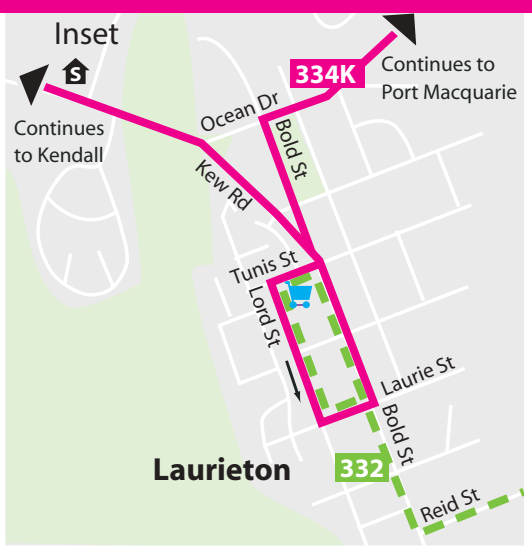

**Bus Routes**

- |   |   |   |
|---|---|---|
| <b>322</b> Port Macquarie - Shelly Beach & Lighthouse Plaza     | <b>334</b> Port Macquarie - Kenndey Dr & Lighthouse Plaza                     | <b>340</b> Port Macquarie - Kempsey           |
| <b>324</b> Port Macquarie - Private Hospital & Lighthouse Plaza | <b>334K</b> Port Macquarie - Kennedy Dr Lighthouse Plaza, Laurieton & Kendall | <b>341</b> Port Macquarie - Kemp St & Airport |
| <b>325</b> Port Macquarie - Base Hospital & The Ruins Way       | <b>335</b> Port Macquarie - Base Hospital                                     | Occasional diversions                         |
| <b>328</b> Settlement Point - Base Hospital                     | <b>335W</b> Port Macquarie - Base Hospital & Wauchope                         | Common Route - All Buses                      |

**Bus Routes**

**332** Laurieton - Dunbogan & Camden Head

**334K** Port Macquarie - Laurieton & Kendall

Occasional diversion

**Legend**

Shopping Centres

Schools

**Laurieton Local Area Inset**

For a more detailed map of Kempsey (see page 4)

For detailed map of Port Macquarie (see pages 1-2)

**Bus Routes**

**340** Port Macquarie - Kempsey