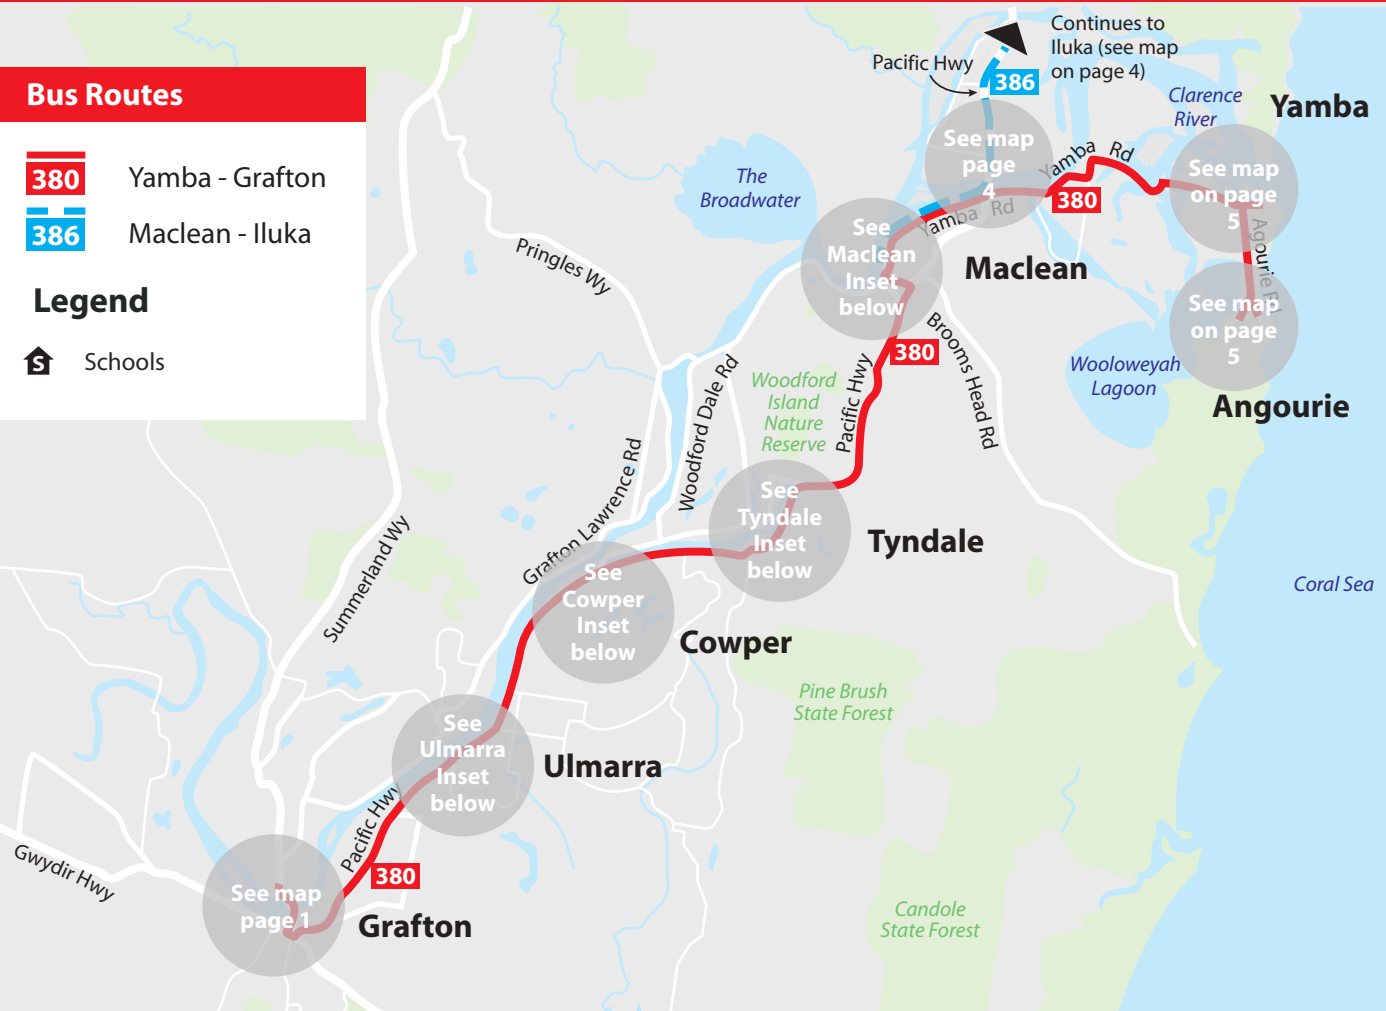

Bus Routes

- 373 Grafton - South Grafton via Fairway Dr
- 374 Grafton - South Grafton via Bimble Av
- 375A Grafton - Westlawn via Hospital (Anti-clockwise Loop)
- 375C Grafton - Westlawn via Hospital (Clockwise Loop)
- 376 Grafton - Dovedale via Hospital
- 377 Grafton - Junction Hill via Hospital
- 378 Grafton - Jackadgery & Cangai via South Grafton
- 379 Grafton - Copmanhurst via South Grafton
- 380 Grafton - Yamba via Maclean
- Trips after 5.30pm omitting Bimble Av
- ▬▬▬▬ Common Route

Junction Hill

Grafton

South Grafton

Street Legend
 4. Short St
 5. Prescott St

Street Legend
 1. Caramana Dr
 2. Swan Hill Dr
 3. Mulligan Dr

See map on page 1

Bus Routes

380 Yamba - Grafton

386 Maclean - Iluka

Legend

 Schools

Maclean Inset

Tyndale Inset

Cowper Inset

Ulmarra Inset

Bus Routes	
	Yamba - Grafton
	Maclean - Iluka
	Occasional diversions

- Legend**
- Schools
 - Timing points

Legend

-  Shopping Centres
-  Hospitals
-  Schools

Bus routes

-  Yamba - Grafton
-  Maclean - Iluka
-  Occasional diversions

Angourie local area