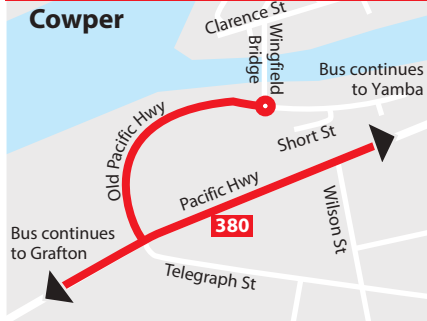

Bus Routes

- 373 Grafton - South Grafton via Fairway Dr
- 374 Grafton - South Grafton via Bimble Av
- 375A Grafton - Westlawn via Hospital (Anti-clockwise Loop)
- 375C Grafton - Westlawn via Hospital (Clockwise Loop)
- 376 Grafton - Dovedale via Hospital
- 377 Grafton - Junction Hill via Hospital
- 378 Grafton - Jackadgery & Cangai via South Grafton
- 379 Grafton - Copmanhurst via South Grafton
- 380 Grafton - Yamba via Maclean
- Trips after 5.30pm omitting Bimble Av
- ▬▬▬▬ Common Route

Junction Hill

Grafton

South Grafton

Street Legend
 4. Short St
 5. Prescott St

Street Legend
 1. Caramana Dr
 2. Swan Hill Dr
 3. Mulligan Dr

See map on page 1

Bus Routes

380 Yamba - Grafton

386 Maclean - Iluka

Legend

 Schools

Maclean Inset

Tyndale Inset

Cowper Inset

Ulmarra Inset

Bus Routes	
	Yamba - Grafton
	Maclean - Iluka
	Occasional diversions

- Legend**
- Schools
 - Timing points

Legend

-  Shopping Centres
-  Hospitals
-  Schools

Bus routes

-  Yamba - Grafton
-  Maclean - Iluka
-  Occasional diversions

Angourie local area