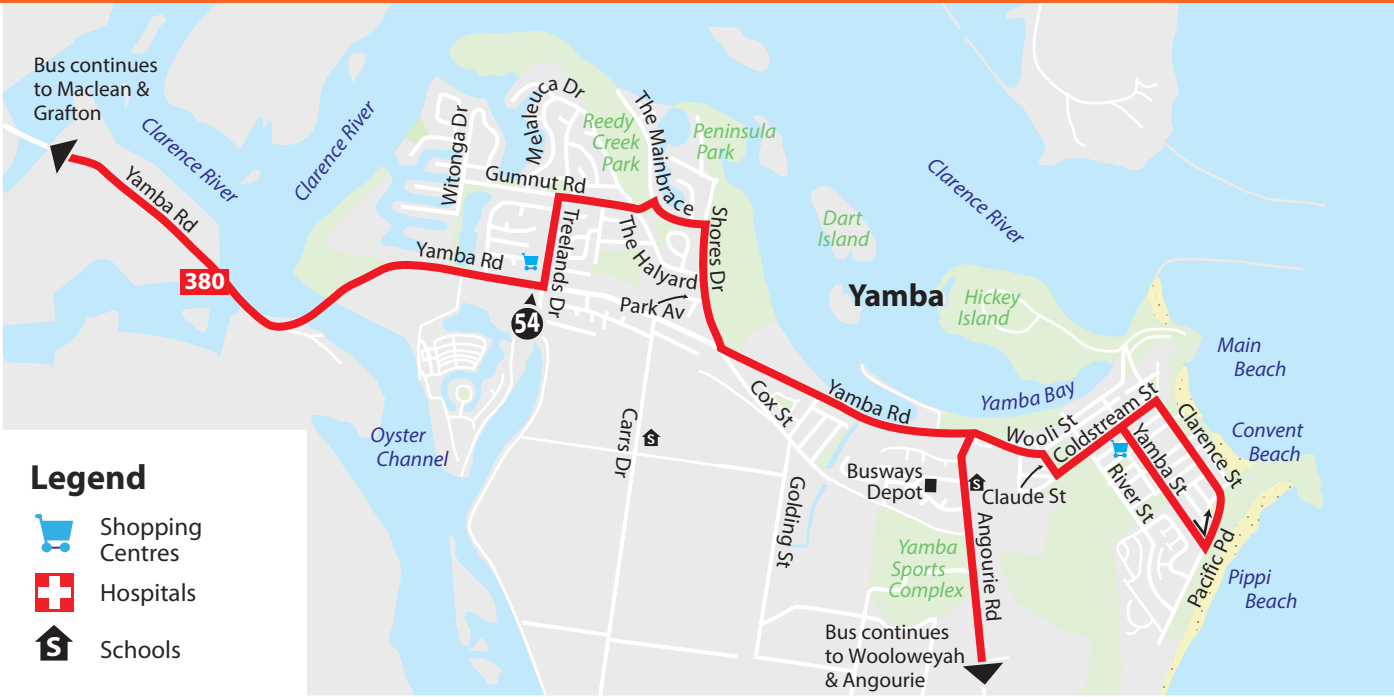

Bus Routes

- 373 Grafton - South Grafton via Fairway Dr
- 374 Grafton - South Grafton via Bimble Av
- 375A Grafton - Westlawn via Hospital (Anti-clockwise Loop)
- 375C Grafton - Westlawn via Hospital (Clockwise Loop)
- 376 Grafton - Dovedale via Hospital
- 377 Grafton - Junction Hill via Hospital
- 378 Grafton - Jackadgery & Cangai via South Grafton
- 379 Grafton - Copmanhurst via South Grafton
- 380 Grafton - Yamba via Maclean
- Trips after 5.30pm omitting Bimble Av
- ▬▬▬▬ Common Route

Junction Hill

Grafton

South Grafton

Street Legend
 4. Short St
 5. Prescott St

Street Legend
 1. Caramana Dr
 2. Swan Hill Dr
 3. Mulligan Dr

See map on page 1

Bus Routes

380 Yamba - Grafton

386 Maclean - Iluka

Legend

 Schools

Maclean Inset

Tyndale Inset

Cowper Inset

Ulmarra Inset

Bus Routes	
	Yamba - Grafton
	Maclean - Iluka
	Occasional diversions

- Legend**
- Schools
 - Timing points

Legend

-  Shopping Centres
-  Hospitals
-  Schools

Bus routes

-  Yamba - Grafton
-  Maclean - Iluka
-  Occasional diversions

Angourie local area