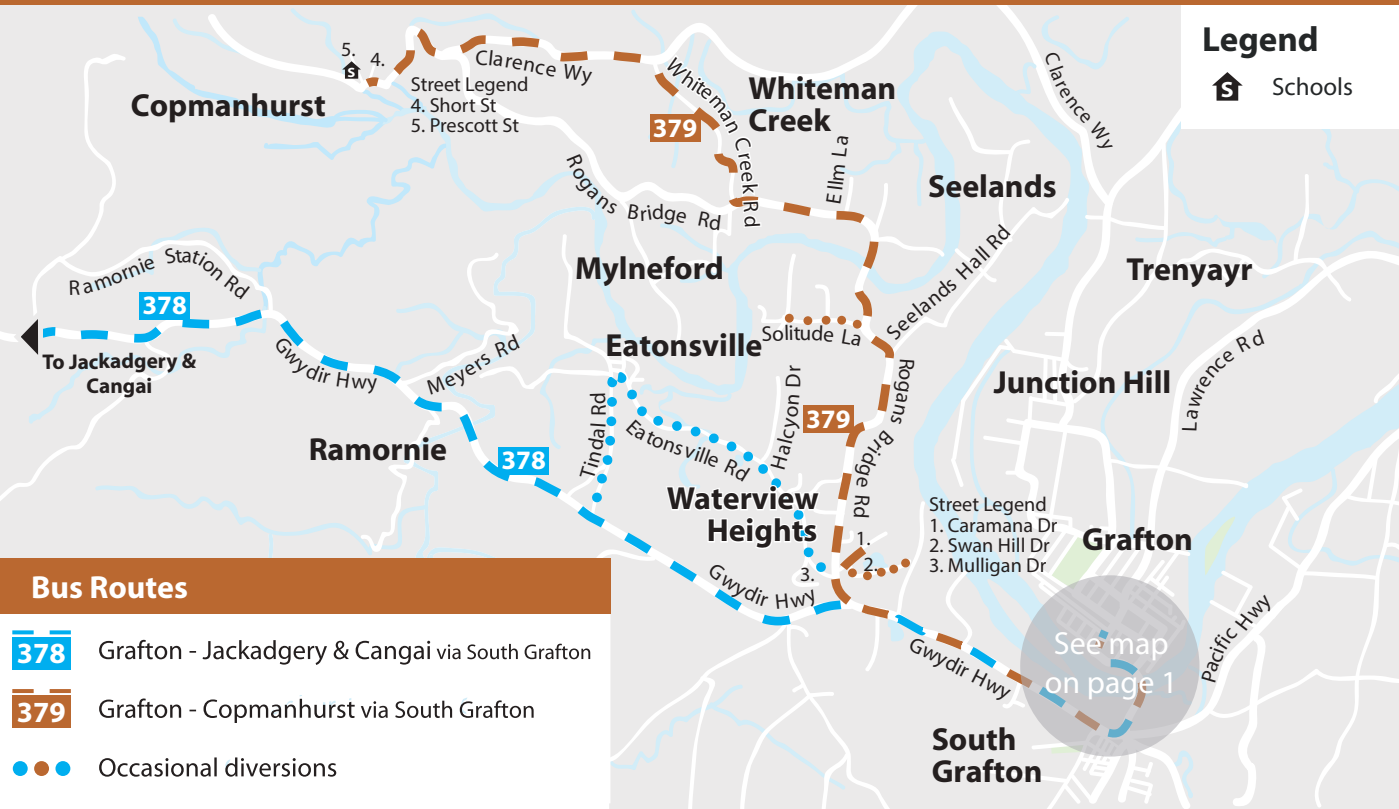

Bus Routes

- 373 Grafton - South Grafton via Fairway Dr
- 374 Grafton - South Grafton via Bimble Av
- 375A Grafton - Westlawn via Hospital (Anti-clockwise Loop)
- 375C Grafton - Westlawn via Hospital (Clockwise Loop)
- 376 Grafton - Dovedale via Hospital
- 377 Grafton - Junction Hill via Hospital
- 378 Grafton - Jackadgery & Cangai via South Grafton
- 379 Grafton - Copmanhurst via South Grafton
- 380 Grafton - Yamba via Maclean
- Trips after 5.30pm omitting Bimble Av
- ▬▬▬▬ Common Route

Legend

- Shopping Centres
- Hospitals
- Schools

Legend

 Schools

Bus Routes

378 Grafton - Jackadgery & Cangai via South Grafton

379 Grafton - Copmanhurst via South Grafton

   Occasional diversions

Junction Hill

Grafton

South Grafton

Street Legend
 4. Short St
 5. Prescott St

Street Legend
 1. Caramana Dr
 2. Swan Hill Dr
 3. Mulligan Dr

See map on page 1

Bus Routes

380 Yamba - Grafton

- Legend**
- Schools
 - Timing points

Legend

-  Shopping Centres
-  Hospitals
-  Schools

Bus routes

-  Yamba - Grafton
-  Maclean - Iluka
-  Occasional diversions

Angourie local area