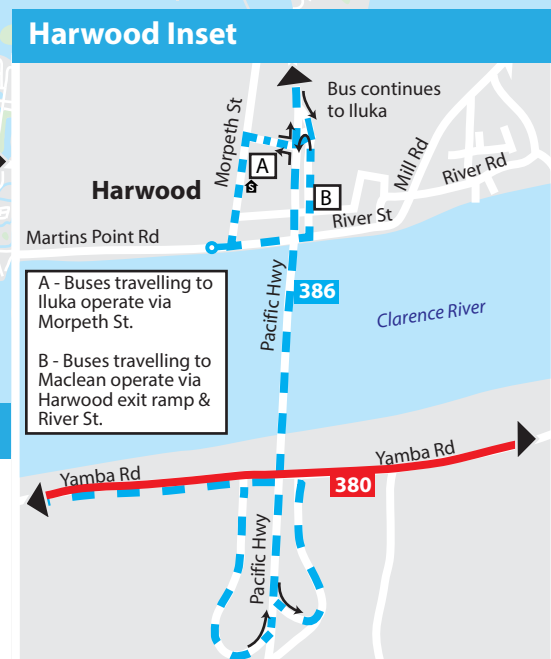

Bus Routes

- 373 Grafton - South Grafton via Fairway Dr
- 374 Grafton - South Grafton via Bimble Av
- 375A Grafton - Westlawn via Hospital (Anti-clockwise Loop)
- 375C Grafton - Westlawn via Hospital (Clockwise Loop)
- 376 Grafton - Dovedale via Hospital
- 377 Grafton - Junction Hill via Hospital
- 378 Grafton - Jackadgery & Cangai via South Grafton
- 379 Grafton - Copmanhurst via South Grafton
- 380 Grafton - Yamba via Maclean
- Trips after 5.30pm omitting Bimble Av
- ▬▬▬▬ Common Route

Junction Hill

Grafton

South Grafton

Street Legend
 4. Short St
 5. Prescott St

Street Legend
 1. Caramana Dr
 2. Swan Hill Dr
 3. Mulligan Dr

See map on page 1

Bus Routes

380 Yamba - Grafton

386 Maclean - Iluka

Legend

 Schools

Maclean Inset

Tyndale Inset

Cowper Inset

Ulmarra Inset

Bus Routes	
	Yamba - Grafton
	Maclean - Iluka
	Occasional diversions

- Legend**
- Schools
 - Timing points

Legend

-  Shopping Centres
-  Hospitals
-  Schools

Bus routes

-  Yamba - Grafton
-  Maclean - Iluka
-  Occasional diversions

Angourie local area