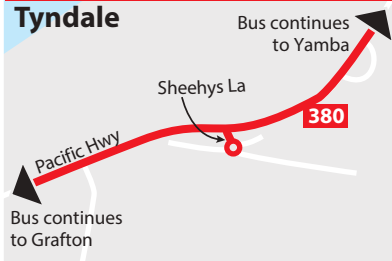

Bus Routes

- 373 Grafton - South Grafton via Fairway Dr
- 374 Grafton - South Grafton via Bimble Av
- 375A Grafton - Westlawn via Hospital (Anti-clockwise Loop)
- 375C Grafton - Westlawn via Hospital (Clockwise Loop)
- 376 Grafton - Dovedale via Hospital
- 377 Grafton - Junction Hill via Hospital
- 378 Grafton - Jackadgery & Cangai via South Grafton
- 379 Grafton - Copmanhurst via South Grafton
- 380 Grafton - Yamba via Maclean
- Trips after 5.30pm omitting Bimble Av
- ▬▬▬▬ Common Route

Junction Hill

Grafton

South Grafton

Street Legend
 4. Short St
 5. Prescott St

Street Legend
 1. Caramana Dr
 2. Swan Hill Dr
 3. Mulligan Dr

See map on page 1

Bus Routes

380 Yamba - Grafton

386 Maclean - Iluka

Legend

 Schools

Maclean Inset

Tyndale Inset

Cowper Inset

Ulmarra Inset

Bus Routes	
	Yamba - Grafton
	Maclean - Iluka
	Occasional diversions

- Legend**
- Schools
 - Timing points

Legend

-  Shopping Centres
-  Hospitals
-  Schools

Bus routes

-  Yamba - Grafton
-  Maclean - Iluka
-  Occasional diversions

Angourie local area