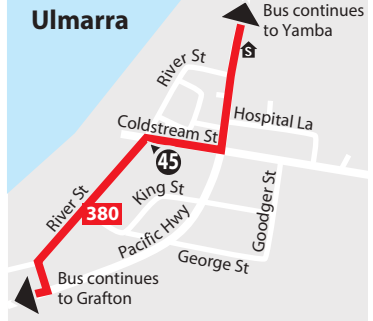

Ramornie Station Rd
378
 To Jackadgery & Cangai

Ramornie **378**

Mylneford

Eatonville

Waterview Heights

Whiteman Creek

Seelands

Trenayr

Junction Hill

Grafton

South Grafton

Street Legend
 4. Short St
 5. Prescott St

Street Legend
 1. Caramana Dr
 2. Swan Hill Dr
 3. Mulligan Dr

See map on page 1

Bus Routes

380 Yamba - Grafton

386 Maclean - Iluka

Legend

 Schools

Maclean Inset

Tyndale Inset

Cowper Inset

Ulmarra Inset

Bus Routes	
	Yamba - Grafton
	Maclean - Iluka
	Occasional diversions

- Legend**
- Schools
 - Timing points

Legend

-  Shopping Centres
-  Hospitals
-  Schools

Bus routes

-  Yamba - Grafton
-  Maclean - Iluka
-  Occasional diversions

Angourie local area