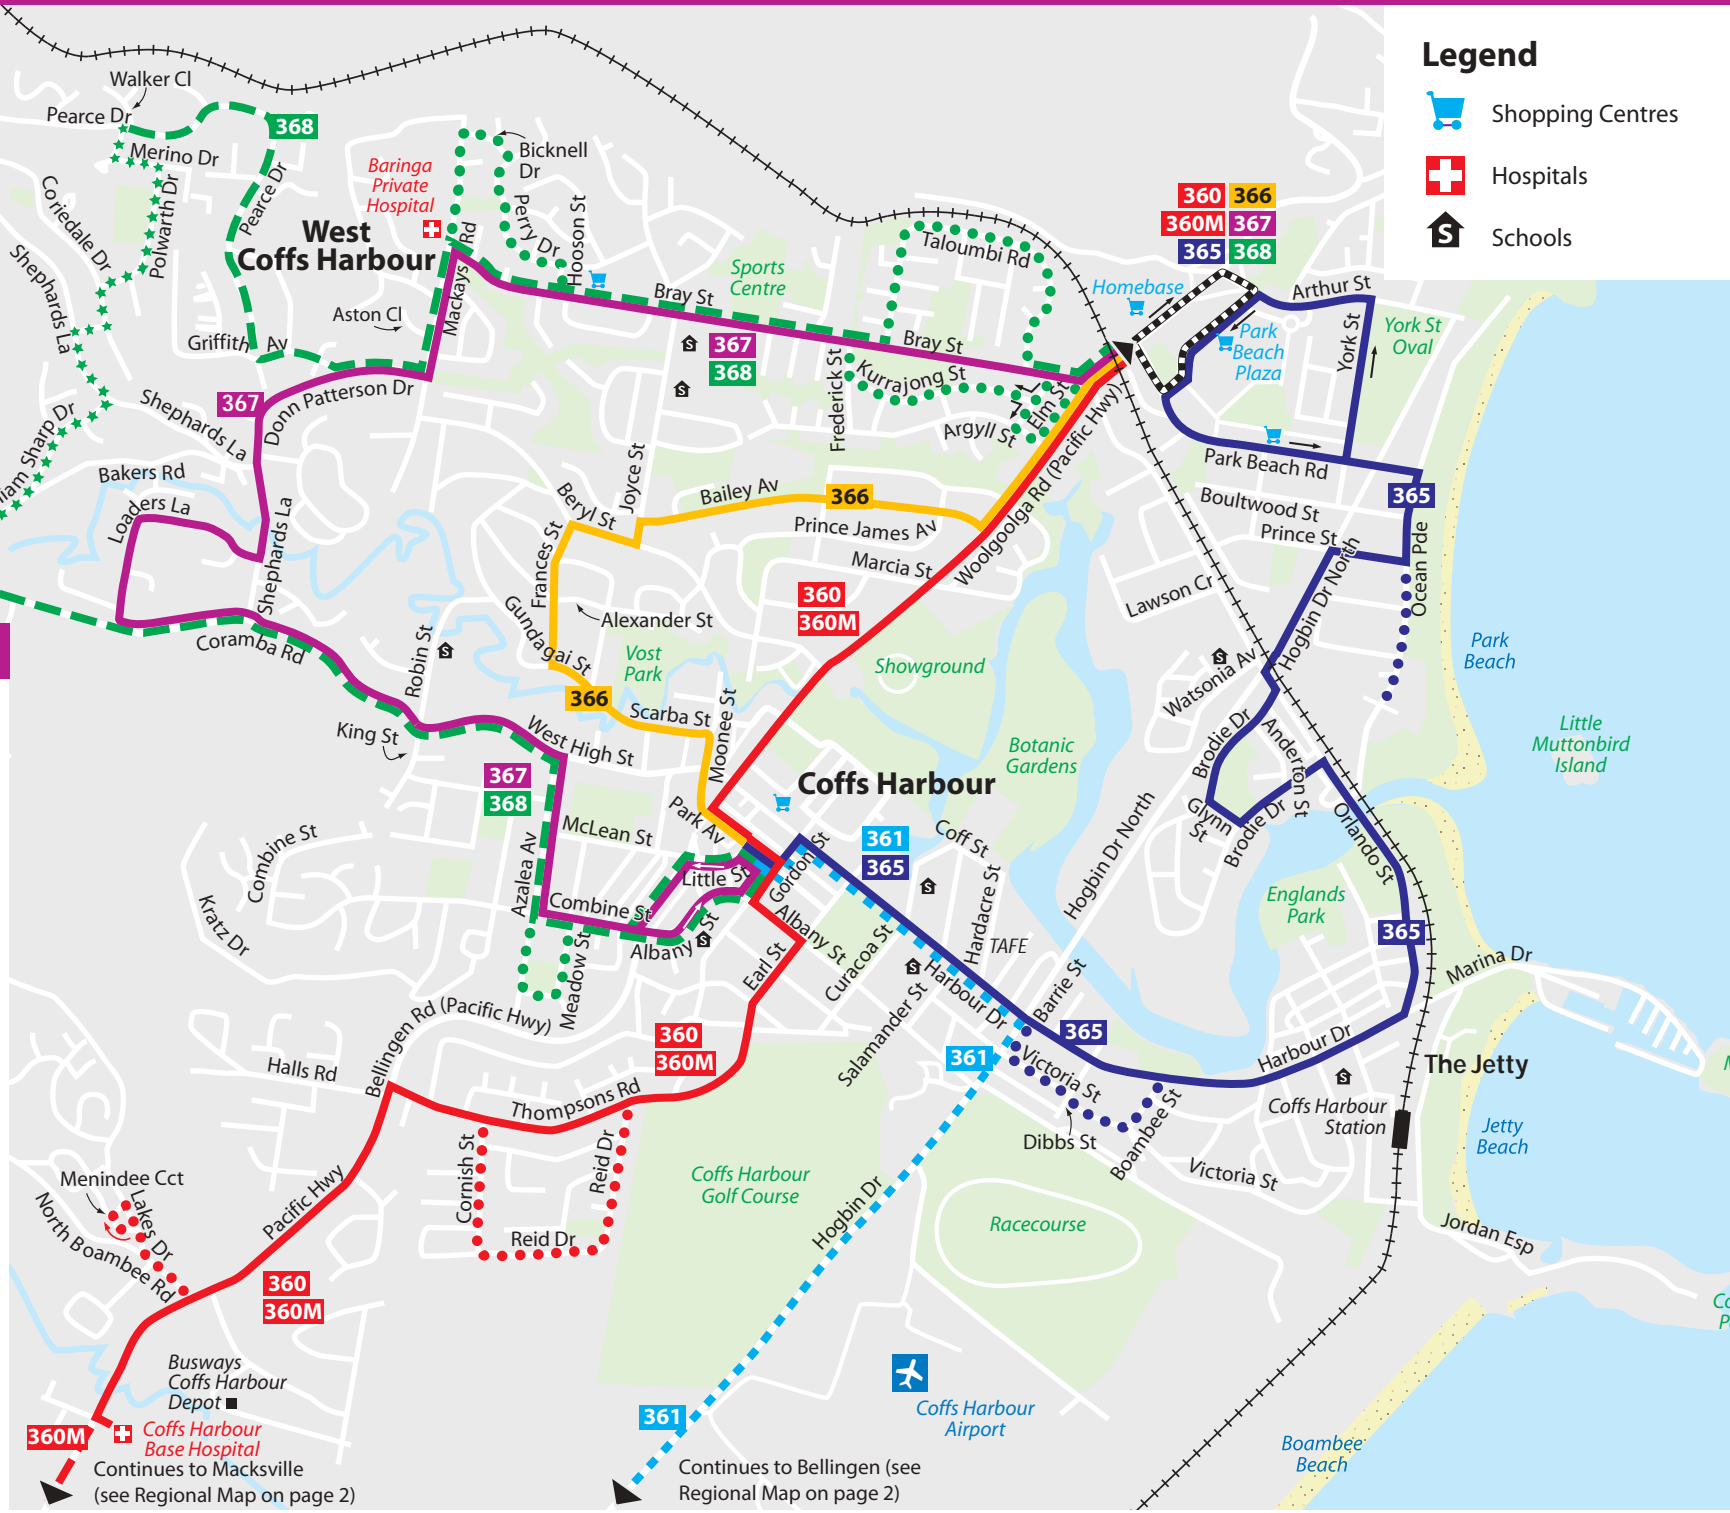

*** The long term Route 368 will operate via Pearce Dr & Roselands Dr - use of other streets in this area are temporary until the necessary road links are completed.

Legend

-  Shopping Centres
-  Hospitals
-  Schools

Bus Routes

- 360** Park Beach Plaza - Park Av via Highway
Selected trips operate to/from Coffs Harbour Base Hospital
- 360M** Park Beach Plaza - Park Av via Highway
Trips operate to/from Urunga, Nambucca Heads & Macksville
- 361** Park Av - Bellingen via Toormina, Bonville & Raleigh
- 365** Park Beach Plaza - Park Av via The Jetty
- 366** Park Beach Plaza - Park Av via Frances St
- 367** Park Beach Plaza - Park Av via Donn Patterson Dr
- 368** Park Beach Plaza - Park Av via Pearce Dr
-  occasional diversions
-  common route

360M  Coffs Harbour Base Hospital
Continues to Macksville (see Regional Map on page 2)

361 Continues to Bellingen (see Regional Map on page 2)

Bus Routes

- 356** Macksville - Scotts Head
- occasional diversions
- 357R** Macksville - Bowraville via Rodeo Dr
- 357W** Macksville - Bowraville via Wilson Rd
- 358** Macksville - Nambucca Heads - Urunga - Bellingen
- 359** Urunga - Raleigh - Mylestom - Bonville
- Selected trips operate to/from Bellingen
- 359B**
- 360M** Macksville - Nambucca Heads - Urunga - Bonville - Toormina - Coffs Harbour
- 361** Bellingen - Raleigh - Bonville - Toormina - Coffs Harbour

- Legend**
- Shopping Centres
 - Hospitals
 - Schools