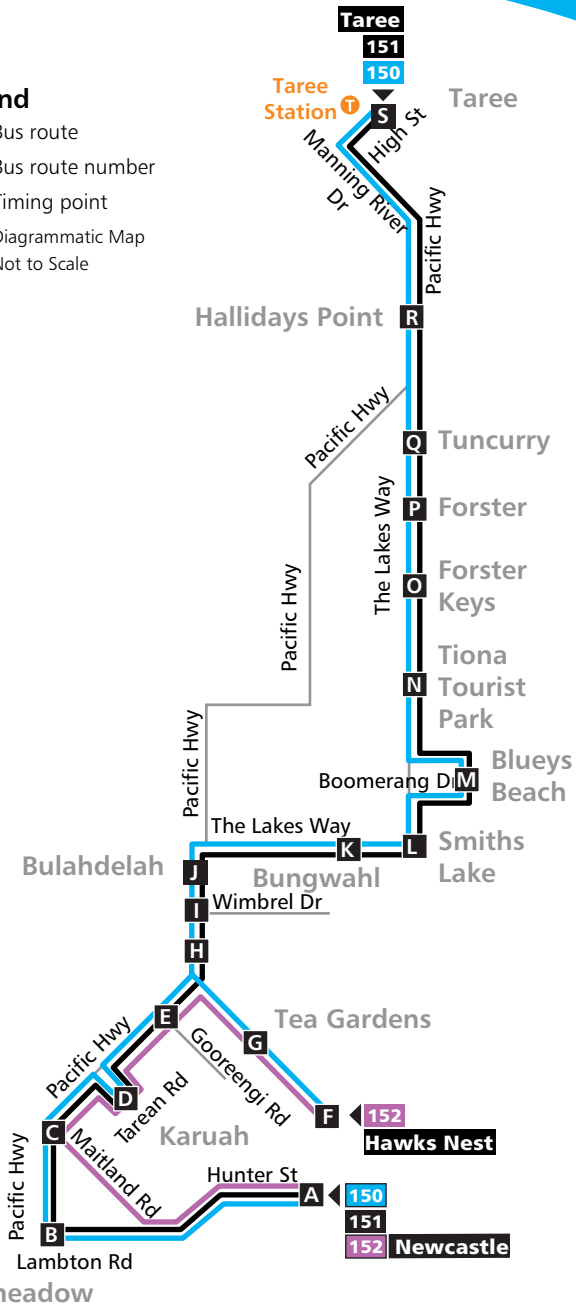

**Legend**

- Bus route
- 150 Bus route number
- A Timing point
- Diagrammatic Map  
Not to Scale

**Route 150**  
Newcastle to Taree via Forster

**Route 151**  
Newcastle to Taree via Forster

**Route 152**  
Newcastle to Hawks Nest

## How to use this timetable

- Go to the route map at the back of this timetable and find the two timing points your bus stop is located between.
- Then find these two timing points on the timetable.
- Your bus is scheduled to arrive between the times shown for these points.