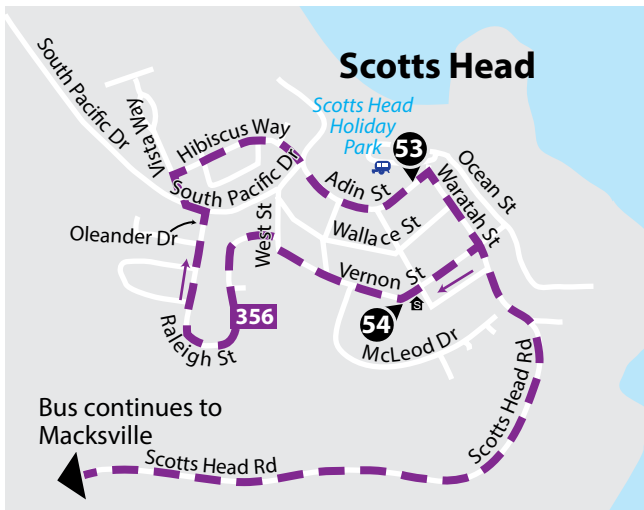

Mon, Wed & Fri (Public School Holidays Only)			
map ref	Route number	356	356
1	Connecting bus departs Coffs Harbour, Park Beach Plaza	-	13:43
36	Connecting bus departs Nambucca Heads, Bowra St at Wellington Dr	-	15:05
41	Connecting bus departs Nambucca Heads, Nambucca Plaza	-	15:11
46	Connecting bus arrives Macksville Aquatic Centre, Cooper St	-	15:23
46	Macksville Macksville Aquatic Centre, Cooper St	08:18	15:30
51	Way Way Scotts Head Rd at Giinagay Way	08:23	15:35
	Stuarts Point Stuarts Point Convention Centre, Grassy Head Rd	08:39	-
52	Way Way Scotts Head Rd opp Grassy Head Rd	08:47	15:43
54	Scotts Head Scotts Head Public School, Vernon St	08:51	15:47
53	Scotts Head Adin St before Short St	08:57	15:53
52	Way Way Scotts Head Rd before Grassy Head Rd	09:00	15:56
	Stuarts Point Stuarts Point Convention Centre, Grassy Head Rd	-	16:05
51	Way Way Giinagay Way at Scotts Head Rd	09:09	16:21
44	Macksville Macksville Post Office, Cooper St	09:15	16:27
44	Connecting bus departs Macksville Post Office, Cooper St	09:38	-
41	Connecting bus arrives Nambucca Heads, Nambucca Plaza	09:48	-
39	Connecting bus arrives Nambucca Heads, Police Station, Bowra St	09:55	-
1	Connecting bus arrives Coffs Harbour, Park Beach Plaza	11:30	-

Weekends

Route 356 does not operate on Weekends & Public Holidays.