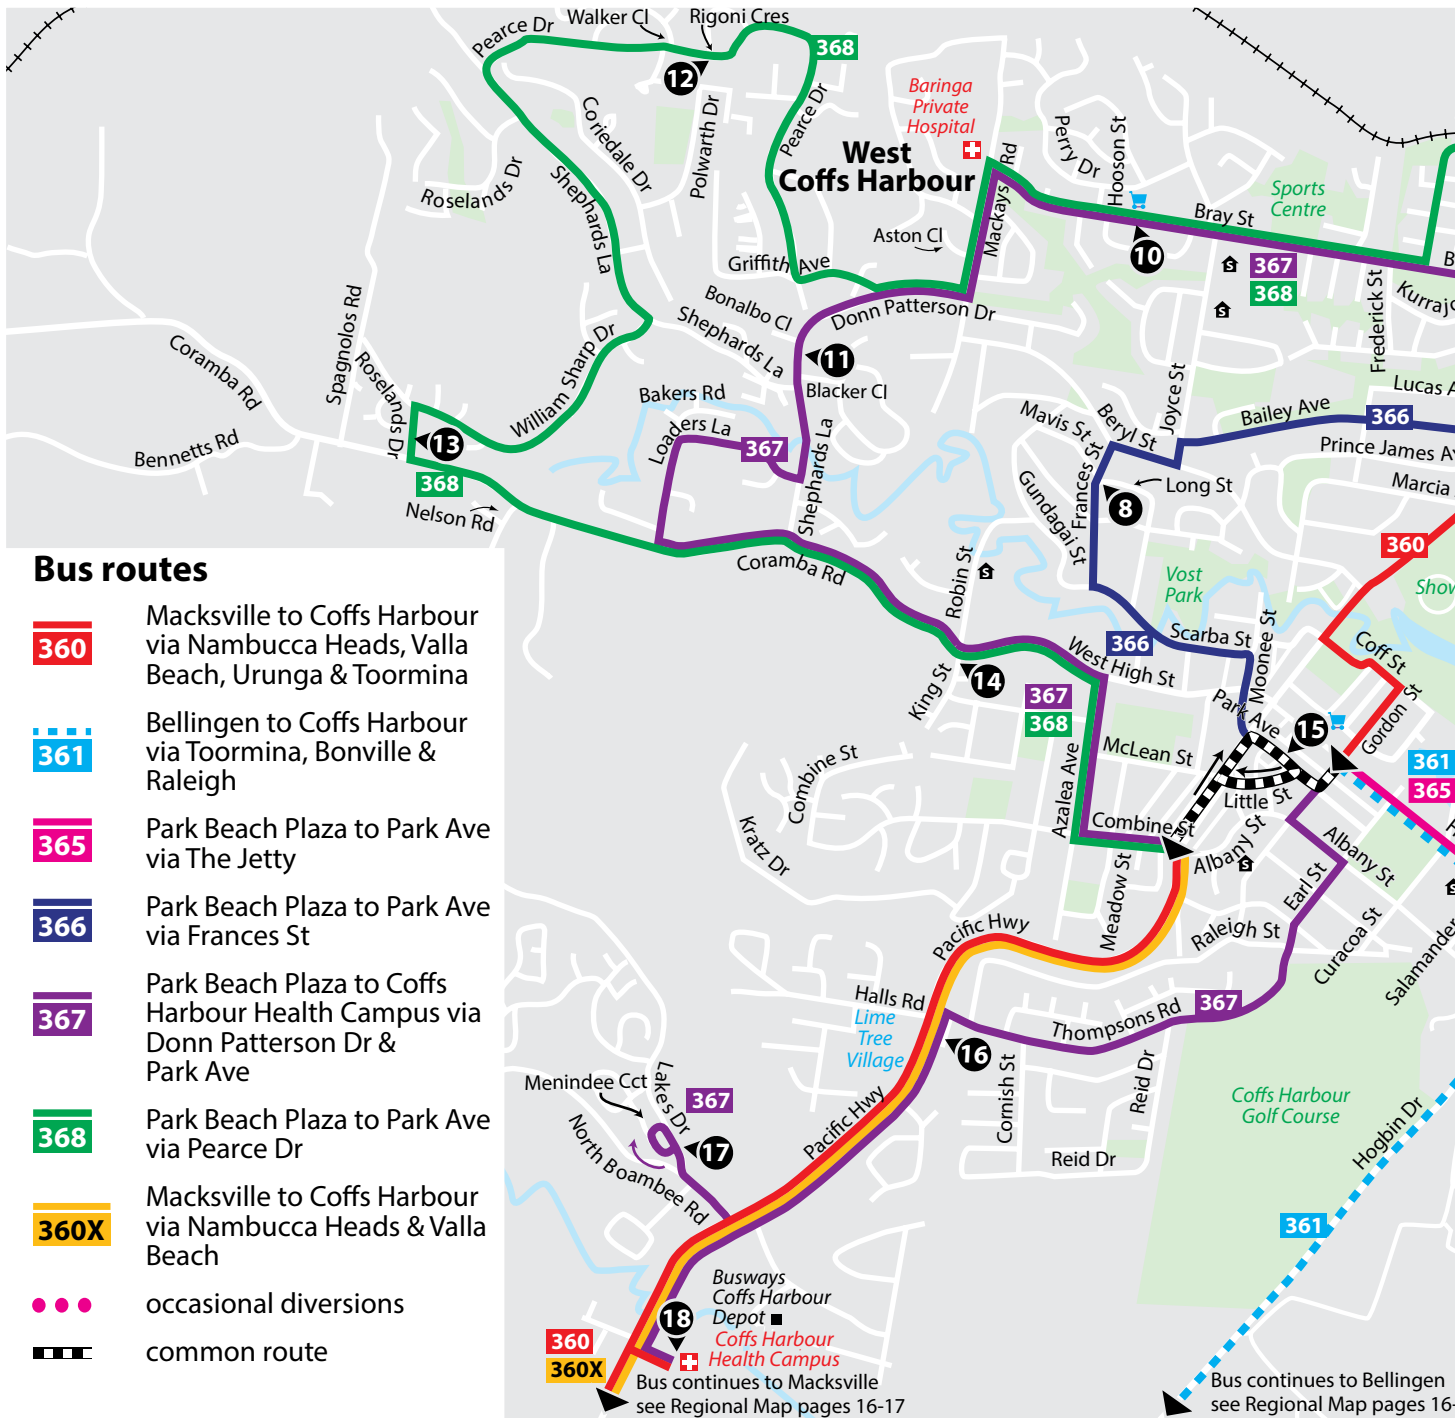

Legend

-  Shopping Centres
-  Hospitals
-  Schools
-  Timing Points

Routes 351, 352, 356, 357, 358, 359, 360, 361 & 360X

Scotts Head

Bowraville

Routes

360, 361, 365, 366, 367, 368 & 360X

IS YOUR CHILD ELIGIBLE FOR FREE SCHOOL TRAVEL?