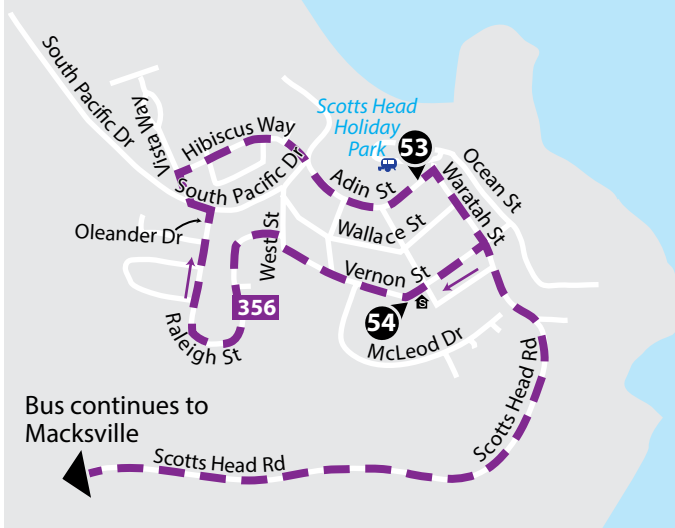

Bus routes

- 351** Bowraville to Macksville via Rodeo Dr
- 352** Bowraville to Macksville via Wilson Rd
- 356** Scotts Head to Macksville via Grassy Head
- 357** Repton to Bellingen via Mylestom
- 358** Macksville to Bellingen via Nambucca Heads & Urunga
- 359** Urunga to Bonville via Mylestom
- 360** Macksville to Coffs Harbour via Nambucca Heads, Valla Beach, Urunga & Toormina
- 360X** Macksville to Park Ave via Nambucca Heads & Valla Beach
- 361** Bellingen to Coffs Harbour
- 367** Park Beach Plaza to Coffs Harbour Health Campus via Donn Patterson Dr & Park Ave
- occasional diversions

Legend

-  Shopping Centres
-  Hospitals
-  Schools
-  Timing Points

Routes 351, 352, 356, 357, 358, 359, 360, 361 & 360X

Scotts Head

Bowraville

Routes

360, 361, 365, 366, 367, 368 & 360X

IS YOUR CHILD ELIGIBLE FOR FREE SCHOOL TRAVEL?