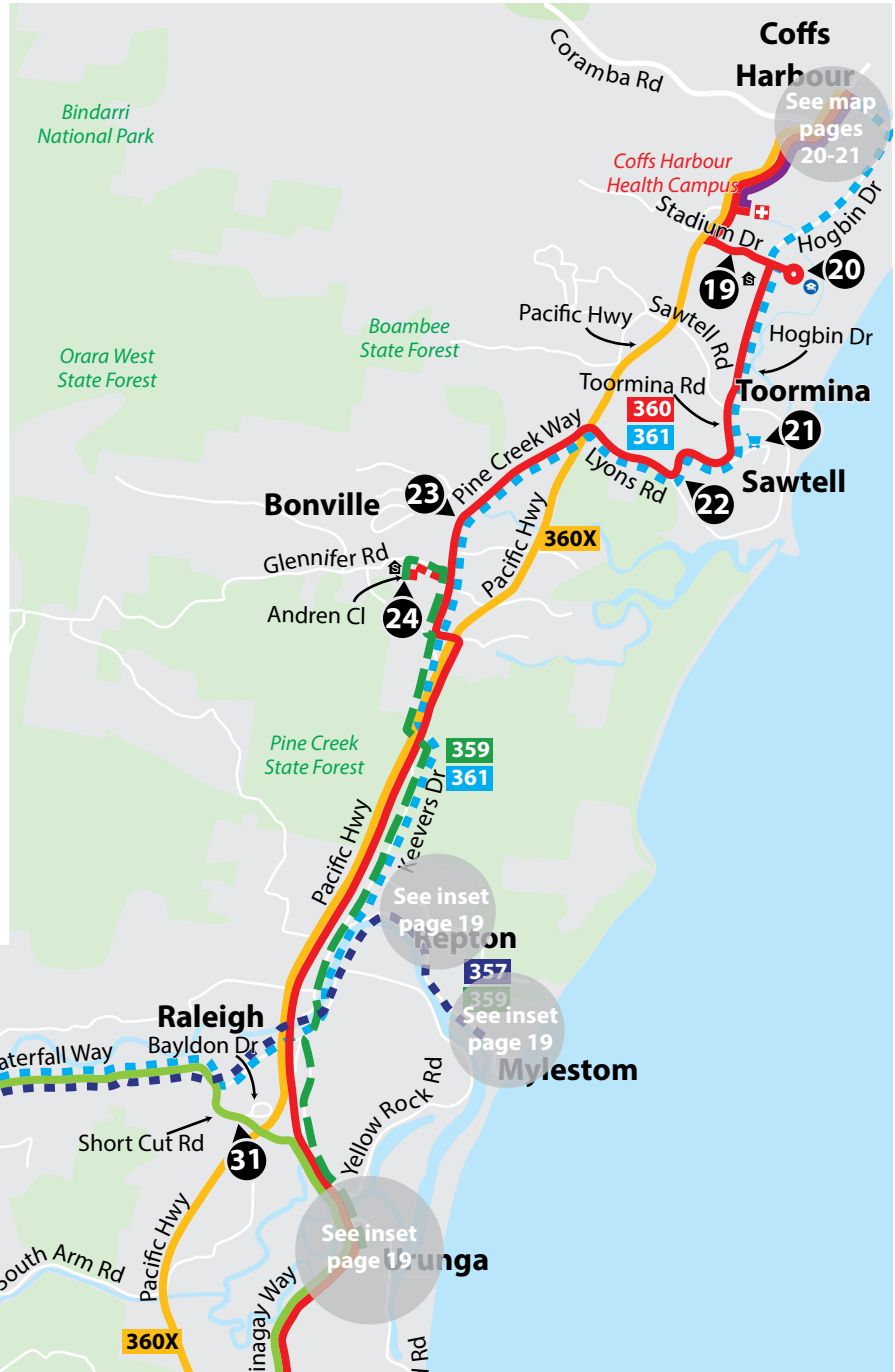

Routes

351, 352, 356, 357, 358, 359, 360, 361 & 360X

Bus routes

- **351** Bowraville to Macksville via Rodeo Dr
- **352** Bowraville to Macksville via Wilson Rd
- **356** Scotts Head to Macksville via Grassy Head
- **357** Repton to Bellingen via Mylestom
- **358** Macksville to Bellingen via Nambucca Heads & Urunga
- **359** Urunga to Bonville via Mylestom
- **360** Macksville to Coffs Harbour via Nambucca Heads, Valla Beach, Urunga & Toormina
- **360X** Macksville to Park Ave via Nambucca Heads & Valla Beach
- **361** Bellingen to Coffs Harbour
- **367** Park Beach Plaza to Coffs Harbour Health Campus via Donn Patterson Dr & Park Ave
- ••••• occasional diversions