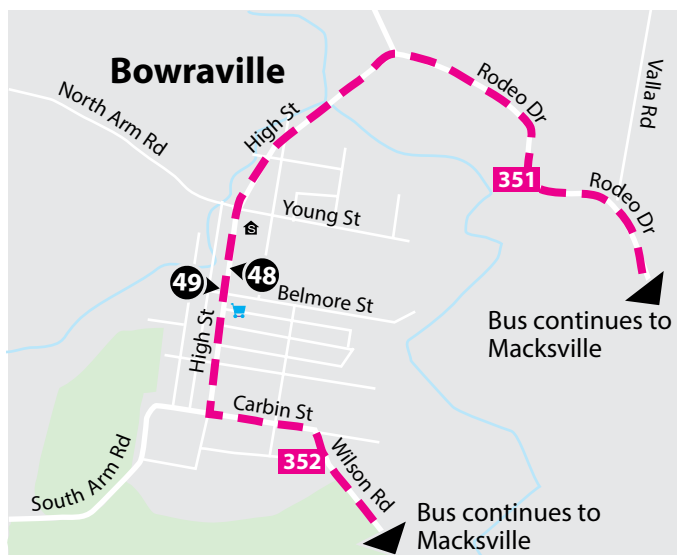

Monday to Friday									
map ref	Route number	351	352	351	351	351	351	352	352
1	Connecting bus departs Coffs Harbour, Park Beach Plaza	-	-	-	-	-	-	13:43	S14:43 17:48
36	Connecting bus departs Nambucca Heads, Bowra St at Wellington Dr	-	-	-	-	-	-	14:05	15:05 S16:15 17:15
41	Connecting bus departs Nambucca Heads, Nambucca Plaza	-	-	-	-	-	-	14:21	15:11 S16:21 17:21
44	Connecting bus arrives Macksville Post Office, Cooper St	-	-	-	-	-	-	14:39	15:34 S16:38 17:36
44	Macksville Macksville Post Office, Cooper St	06:49	S07:53	08:44	10:56	S14:39	15:34	S16:38	17:37
47	Wirrimbi Rodeo Dr opp Wirrimbi Rd	06:55	-	08:50	11:02	S14:45	15:41	-	-
50	Congarinni North Wilson Rd at Congarinni Rd North	-	S08:05	-	-	-	-	S16:48	17:46
48	Bowraville High St before Belmore St	07:08	-	-	11:15	-	15:54	-	-
map ref	Route number	352	351	351	352	351	352	351	351
49	Bowraville High Street at Belmore St	-	S08:15	09:13	-	S14:59	-	S16:57	17:54
50	Congarinni North Wilson Rd opp Congarinni Rd North	07:13	-	-	11:20	-	15:59	-	-
47	Wirrimbi Rodeo Dr before Wirrimbi Rd	-	S08:27	09:24	-	S15:20	-	S17:08	18:05
46	Macksville Macksville Aquatic Centre, Cooper St	-	S08:36	09:32	-	S15:29	-	S17:16	18:13
44	Macksville Macksville Post Office, Cooper St	07:34	-	09:37	11:36	-	16:15	-	-
44	Connecting bus departs Macksville Post Office, Cooper St	07:34	-	09:38	11:38	-	-	-	-
41	Connecting bus arrives Nambucca Heads, Nambucca Plaza	07:44	-	09:48	11:48	-	-	-	-
39	Connecting bus arrives Nambucca Heads, Police Station, Bowra St	07:51	-	09:55	11:55	-	-	-	-
1	Connecting bus arrives Coffs Harbour, Park Beach Plaza	09:25	-	11:30	13:22	-	-	-	-

Explanations

S - Bus operates public school days only.

see pages 16-19 for route map