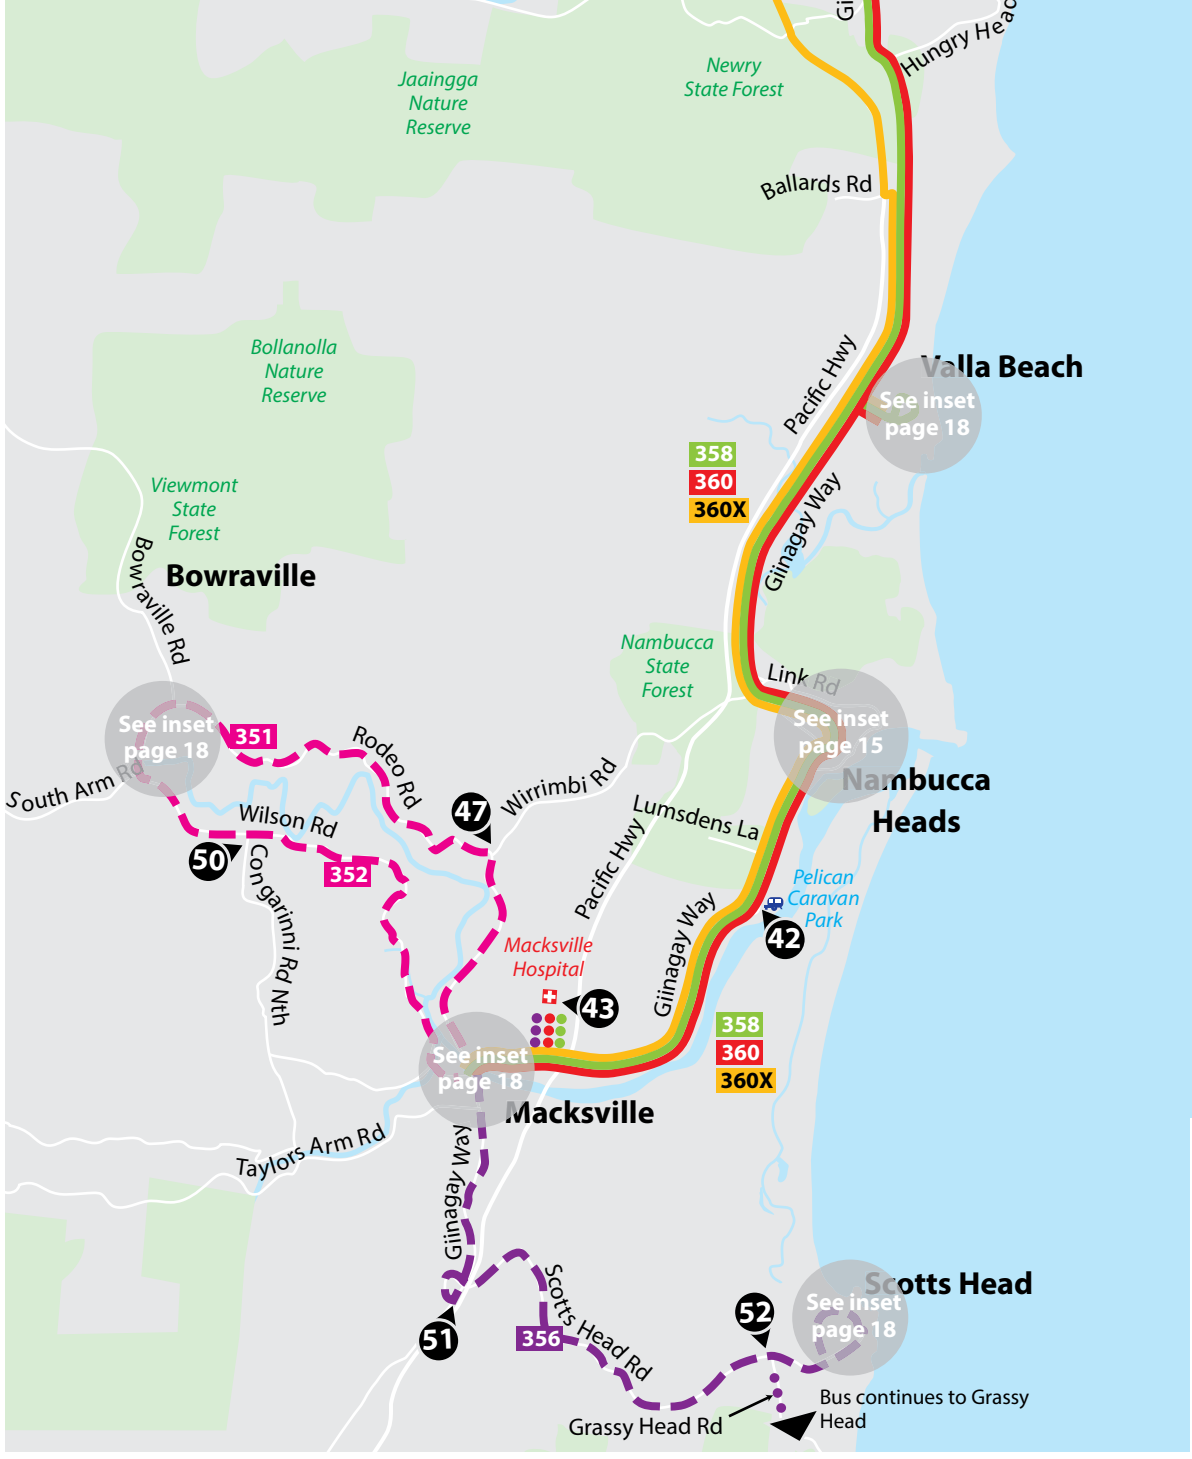

Legend

- Shopping Centres
- Hospitals
- Schools
- Timing Points