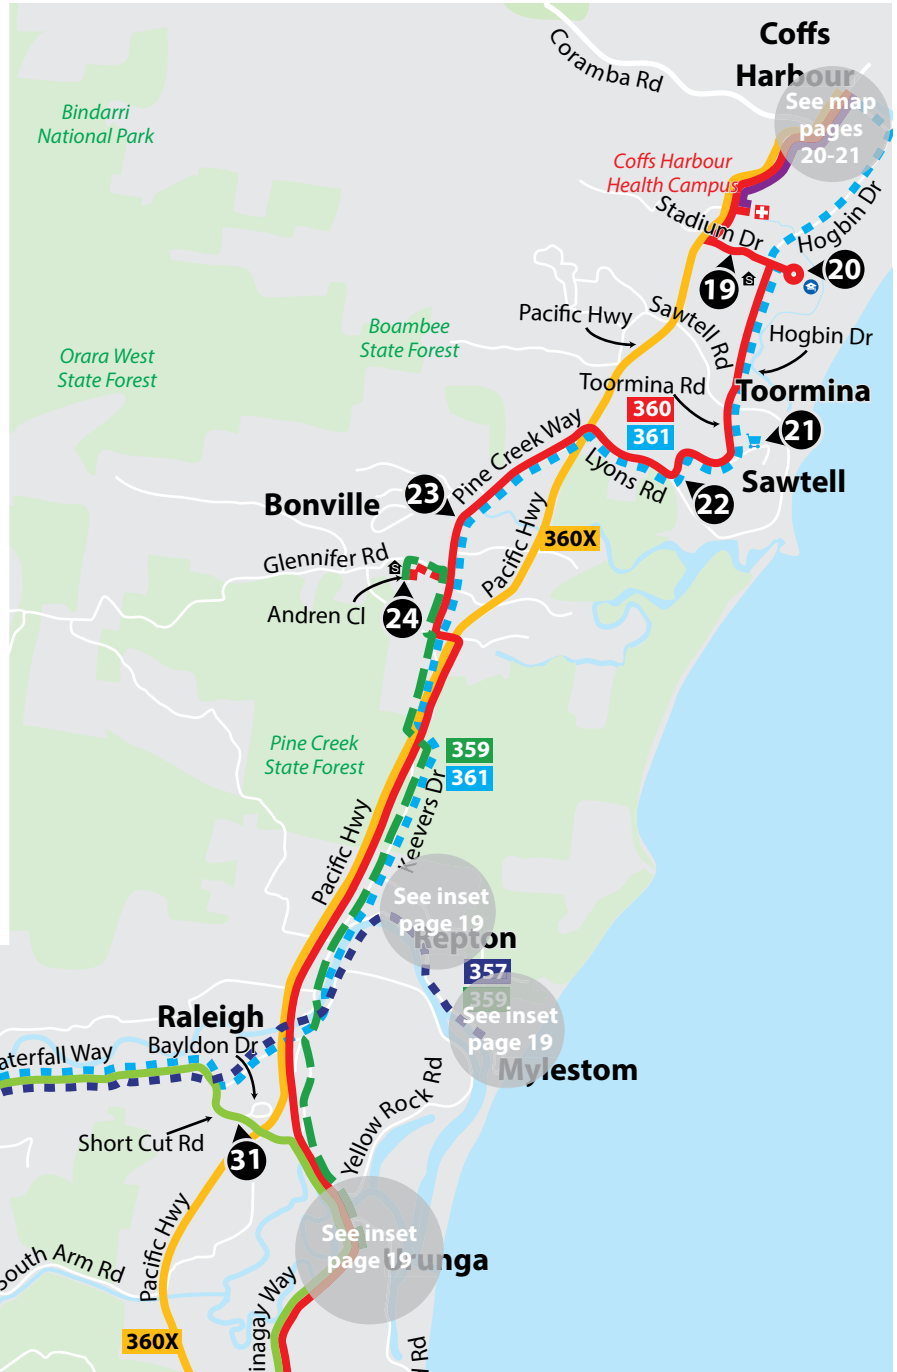

Routes

351, 352, 356, 357, 358, 359, 360, 361 & 360X

Bus routes

- **351** Bowraville to Macksville via Rodeo Dr
- **352** Bowraville to Macksville via Wilson Rd
- **356** Scotts Head to Macksville via Grassy Head
- **357** Repton to Bellingen via Mylestom
- **358** Macksville to Bellingen via Nambucca Heads & Urunga
- **359** Urunga to Bonville via Mylestom
- **360** Macksville to Coffs Harbour via Nambucca Heads, Valla Beach, Urunga & Toormina
- **360X** Macksville to Park Ave via Nambucca Heads & Valla Beach
- **361** Bellingen to Coffs Harbour
- **367** Park Beach Plaza to Coffs Harbour Health Campus via Donn Patterson Dr & Park Ave
- ••••• occasional diversions