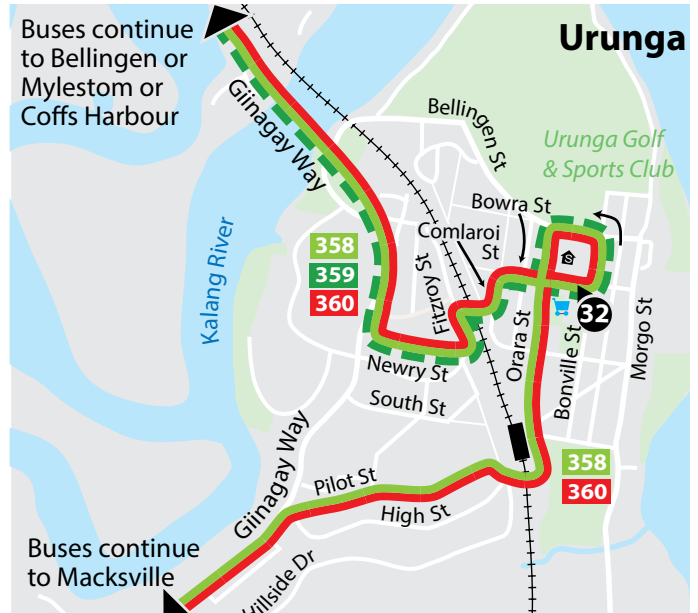

Legend

-  Shopping Centres
-  Hospitals
-  Schools
-  Timing Points

Routes 351, 352, 356, 357, 358, 359, 360, 361 & 360X

Scotts Head

Bowraville

Routes

360, 361, 365, 366, 367, 368 & 360X

Bus routes

-  Macksville to Coffs Harbour via Nambucca Heads, Valla Beach, Urunga & Toormina
-  Bellingen to Coffs Harbour via Toormina, Bonville & Raleigh
-  Park Beach Plaza to Park Ave via The Jetty
-  Park Beach Plaza to Park Ave via Frances St
-  Park Beach Plaza to Coffs Harbour Health Campus via Donn Patterson Dr & Park Ave
-  Park Beach Plaza to Park Ave via Pearce Dr
-  Macksville to Coffs Harbour via Nambucca Heads & Valla Beach
-  occasional diversions
-  common route