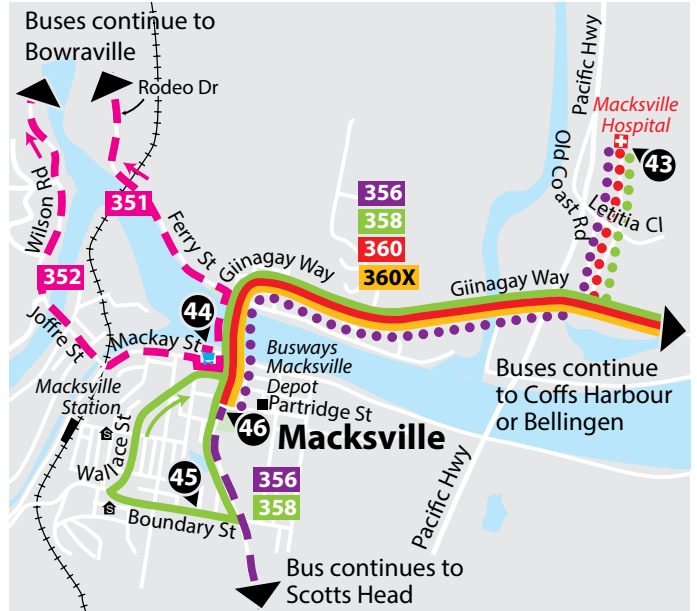

Legend

-  Shopping Centres
-  Hospitals
-  Schools
-  Timing Points

Routes 351, 352, 356, 357, 358, 359, 360, 361 & 360X

Scotts Head

Bowraville

Routes

360, 361, 365, 366, 367, 368 & 360X

Bus routes