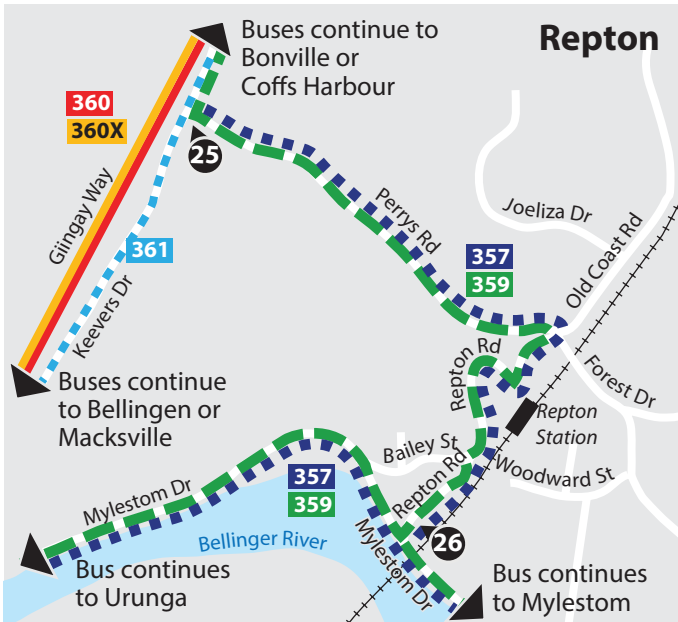

Legend

-  Shopping Centres
-  Hospitals
-  Schools
-  Timing Points

Routes 351, 352, 356, 357, 358, 359, 360, 361 & 360X

Scotts Head

Bowraville

Routes

360, 361, 365, 366, 367, 368 & 360X

Bus routes

-  Macksville to Coffs Harbour via Nambucca Heads, Valla Beach, Urunga & Toormina
-  Bellingen to Coffs Harbour via Toormina, Bonville & Raleigh
-  Park Beach Plaza to Park Ave via The Jetty
-  Park Beach Plaza to Park Ave via Frances St
-  Park Beach Plaza to Coffs Harbour Health Campus via Donn Patterson Dr & Park Ave
-  Park Beach Plaza to Park Ave via Pearce Dr
-  Macksville to Coffs Harbour via Nambucca Heads & Valla Beach
-  occasional diversions
-  common route