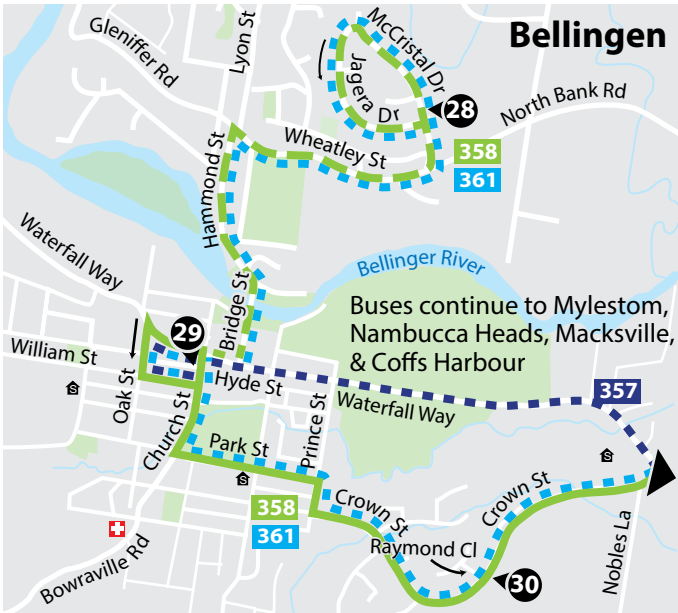

Legend

-  Shopping Centres
-  Hospitals
-  Schools
-  Timing Points

Routes 351, 352, 356, 357, 358, 359, 360, 361 & 360X

Scotts Head

Bowraville

Routes

360, 361, 365, 366, 367, 368 & 360X

Bus routes

-  Macksville to Coffs Harbour via Nambucca Heads, Valla Beach, Urunga & Toormina
-  Bellingen to Coffs Harbour via Toormina, Bonville & Raleigh
-  Park Beach Plaza to Park Ave via The Jetty
-  Park Beach Plaza to Park Ave via Frances St
-  Park Beach Plaza to Coffs Harbour Health Campus via Donn Patterson Dr & Park Ave
-  Park Beach Plaza to Park Ave via Pearce Dr
-  Macksville to Coffs Harbour via Nambucca Heads & Valla Beach
-  occasional diversions
-  common route