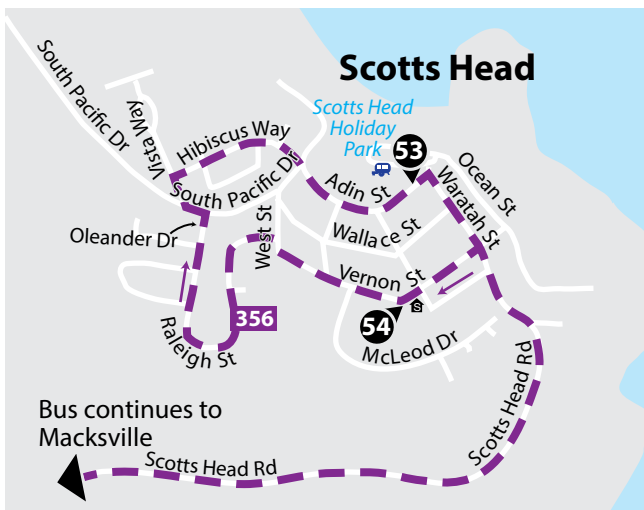

Mon, Wed & Fri (Public School Holidays Only)			
map ref	Route number	356	356
1	Connecting bus departs Coffs Harbour, Park Beach Plaza	-	13:43
36	Connecting bus departs Nambucca Heads, Bowra St at Wellington Dr	-	15:05
41	Connecting bus departs Nambucca Heads, Nambucca Plaza	-	15:11
46	Connecting bus arrives Macksville Aquatic Centre, Cooper St	-	15:23
46	Macksville Macksville Aquatic Centre, Cooper St	08:18	15:30
51	Way Way Scotts Head Rd at Giinagay Way	08:23	15:35
	Stuarts Point Stuarts Point Convention Centre, Grassy Head Rd	08:39	-
52	Way Way Scotts Head Rd opp Grassy Head Rd	08:47	15:43
54	Scotts Head Scotts Head Public School, Vernon St	08:51	15:47
53	Scotts Head Adin St before Short St	08:57	15:53
52	Way Way Scotts Head Rd before Grassy Head Rd	09:00	15:56
	Stuarts Point Stuarts Point Convention Centre, Grassy Head Rd	-	16:05
51	Way Way Giinagay Way at Scotts Head Rd	09:09	16:21
44	Macksville Macksville Post Office, Cooper St	09:15	16:27
44	Connecting bus departs Macksville Post Office, Cooper St	09:38	-
41	Connecting bus arrives Nambucca Heads, Nambucca Plaza	09:48	-
39	Connecting bus arrives Nambucca Heads, Police Station, Bowra St	09:55	-
1	Connecting bus arrives Coffs Harbour, Park Beach Plaza	11:30	-

Weekends

Route 356 does not operate on Weekends & Public Holidays.