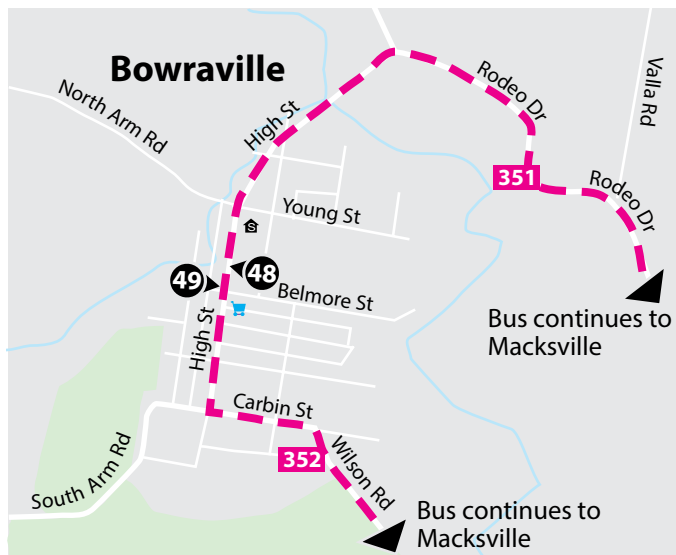

Monday to Friday									
map ref	Route number	351	352	351	351	351	351	352	352
1	Connecting bus departs Coffs Harbour, Park Beach Plaza	-	-	-	-	-	-	13:43	S14:43 17:48
36	Connecting bus departs Nambucca Heads, Bowra St at Wellington Dr	-	-	-	-	-	-	14:05	15:05 S16:15 17:15
41	Connecting bus departs Nambucca Heads, Nambucca Plaza	-	-	-	-	-	-	14:21	15:11 S16:21 17:21
44	Connecting bus arrives Macksville Post Office, Cooper St	-	-	-	-	-	-	14:39	15:34 S16:38 17:36
44	Macksville Macksville Post Office, Cooper St	06:49	S07:53	08:44	10:56	S14:39	15:34	S16:38	17:37
47	Wirrimbi Rodeo Dr opp Wirrimbi Rd	06:55	-	08:50	11:02	S14:45	15:41	-	-
50	Congarinni North Wilson Rd at Congarinni Rd North	-	S08:05	-	-	-	-	S16:48	17:46
48	Bowraville High St before Belmore St	07:08	-	-	11:15	-	15:54	-	-
map ref	Route number	352	351	351	352	351	352	351	351
49	Bowraville High Street at Belmore St	-	S08:15	09:13	-	S14:59	-	S16:57	17:54
50	Congarinni North Wilson Rd opp Congarinni Rd North	07:13	-	-	11:20	-	15:59	-	-
47	Wirrimbi Rodeo Dr before Wirrimbi Rd	-	S08:27	09:24	-	S15:20	-	S17:08	18:05
46	Macksville Macksville Aquatic Centre, Cooper St	-	S08:36	09:32	-	S15:29	-	S17:16	18:13
44	Macksville Macksville Post Office, Cooper St	07:34	-	09:37	11:36	-	16:15	-	-
44	Connecting bus departs Macksville Post Office, Cooper St	07:34	-	09:38	11:38	-	-	-	-
41	Connecting bus arrives Nambucca Heads, Nambucca Plaza	07:44	-	09:48	11:48	-	-	-	-
39	Connecting bus arrives Nambucca Heads, Police Station, Bowra St	07:51	-	09:55	11:55	-	-	-	-
1	Connecting bus arrives Coffs Harbour, Park Beach Plaza	09:25	-	11:30	13:22	-	-	-	-

Explanations

S - Bus operates public school days only.

see pages 16-19 for route map