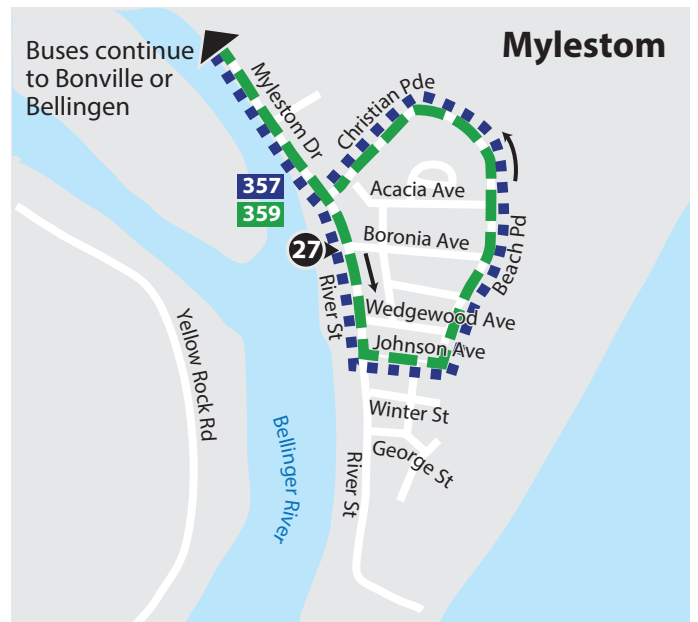

Legend

-  Shopping Centres
-  Hospitals
-  Schools
-  Timing Points

Routes 351, 352, 356, 357, 358, 359, 360, 361 & 360X

Scotts Head

Bowraville

Routes

360, 361, 365, 366, 367, 368 & 360X

Bus routes

-  Macksville to Coffs Harbour via Nambucca Heads, Valla Beach, Urunga & Toormina
-  Bellingen to Coffs Harbour via Toormina, Bonville & Raleigh
-  Park Beach Plaza to Park Ave via The Jetty
-  Park Beach Plaza to Park Ave via Frances St
-  Park Beach Plaza to Coffs Harbour Health Campus via Donn Patterson Dr & Park Ave
-  Park Beach Plaza to Park Ave via Pearce Dr
-  Macksville to Coffs Harbour via Nambucca Heads & Valla Beach
-  occasional diversions
-  common route