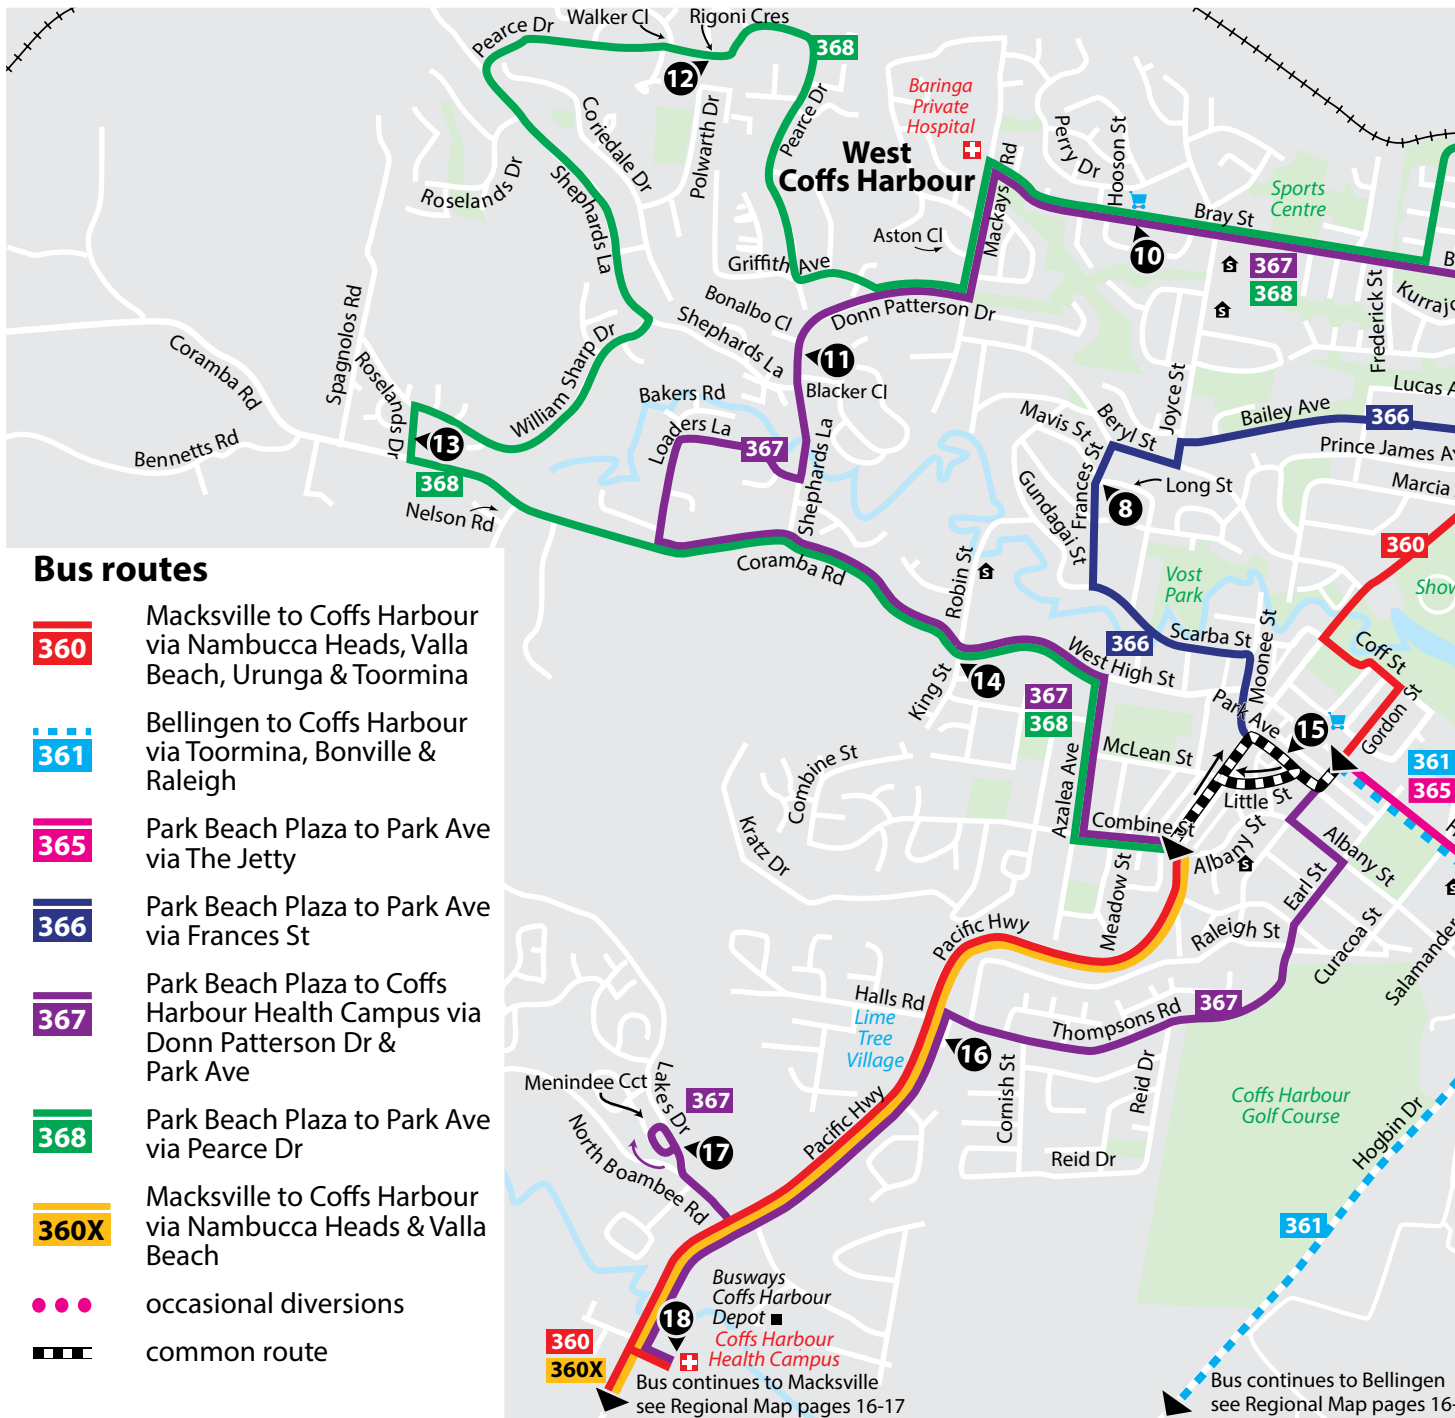

Legend

-  Shopping Centres
-  Hospitals
-  Schools
-  Timing Points

Routes 351, 352, 356, 357, 358, 359, 360, 361 & 360X

Scotts Head

Bowraville

Routes

360, 361, 365, 366, 367, 368 & 360X

Bus routes