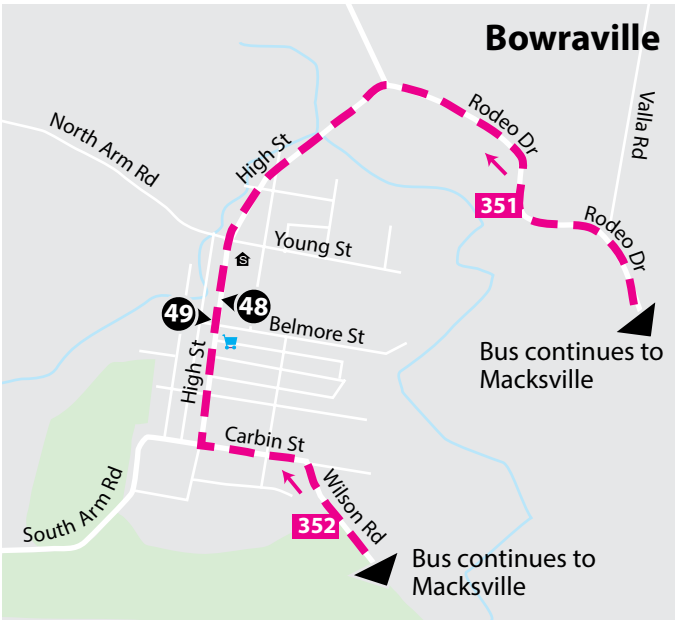

Legend

-  Shopping Centres
-  Hospitals
-  Schools
-  Timing Points

Routes 351, 352, 356, 357, 358, 359, 360, 361 & 360X

Scotts Head

Bowraville

Routes

360, 361, 365, 366, 367, 368 & 360X

Bus routes

-  Macksville to Coffs Harbour via Nambucca Heads, Valla Beach, Urunga & Toormina
-  Bellingen to Coffs Harbour via Toormina, Bonville & Raleigh
-  Park Beach Plaza to Park Ave via The Jetty
-  Park Beach Plaza to Park Ave via Frances St
-  Park Beach Plaza to Coffs Harbour Health Campus via Donn Patterson Dr & Park Ave
-  Park Beach Plaza to Park Ave via Pearce Dr
-  Macksville to Coffs Harbour via Nambucca Heads & Valla Beach
-  occasional diversions
-  common route