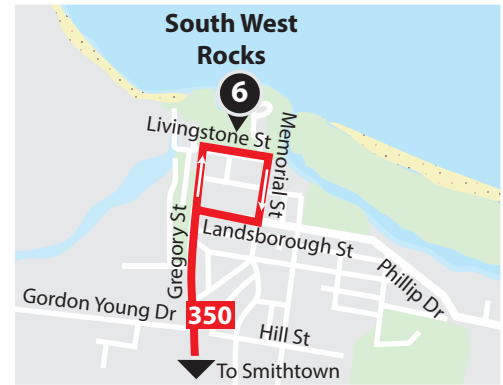

- Schools
- Timing Point
- Bus routes covered by map on pages 4-5
- Bus routes covered by Busways Port Macquarie timetable

Route Map

Bus Routes

- 340 Kempsey - Port Macquarie
- 344 Kempsey - Willawarrin
- 345 Kempsey - Crescent Head (Loop Service)
- 350 Kempsey - South West Rocks via Frederickton & Smithtown
- 353 Kempsey - Collombatti (Loop Service)
- 354 Kempsey - Kempsey Airport
- 355 Kempsey - Bellbrook

- common routes
- occasional trips

Legend

- Schools
- Timing Point

Street Legend
 1. Steeles Creek Rd
 2. Hillview Dr
 3. Haven Cr

Continues to Port Macquarie
 see map on page 3

350 South West Rocks to Kempsey via Smithtown & Frederickton

Monday to Friday							Saturday		
map ref	Route number	350	350	350	350	350	350	350	350
		am	am	am	pm	pm	pm	am	am
6	South West Rocks Livingstone Street	S8.16	H8.26	-	H12.26	S4.06	H4.26	-	-
5	Smithtown Belmore Street & Main Street	S8.51	H8.48	S11.48	H12.48	S4.28A	H4.48	8.35	11.35
4	Frederickton Public School Great North Road	S9.13	H9.00	S12.00	H1.00	S4.40	H5.00	8.47	11.47
3	Frederikton Cyrus Saul Circuit	-	H9.05	S12.05	H1.05	-	H5.05	-	-
1	Kempsey Belgrave Street, Medical Centre	S9.23	H9.13	S12.13	H1.13	S4.50	H5.13	8.57	11.57