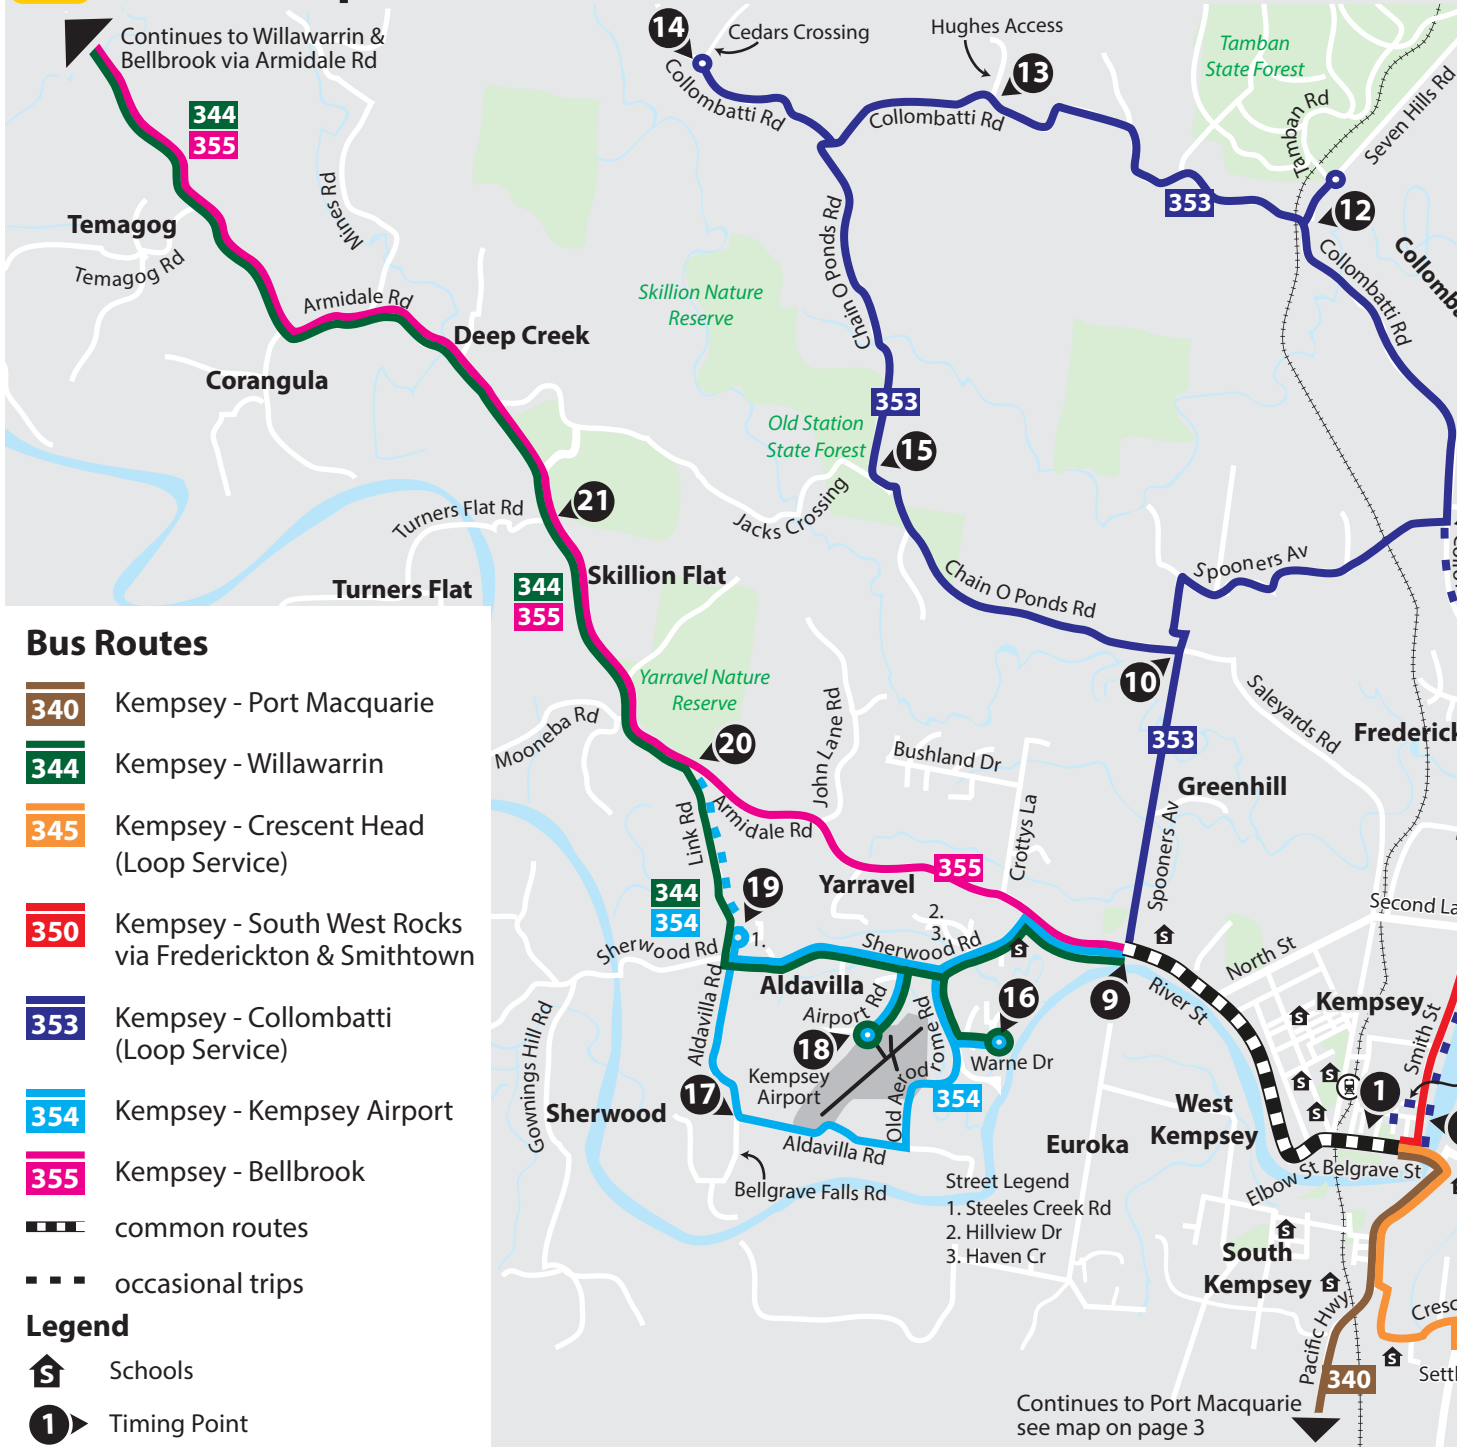

Route Map

Bus Routes

- 340 Kempsey - Port Macquarie
- 344 Kempsey - Willawarrin
- 345 Kempsey - Crescent Head (Loop Service)
- 350 Kempsey - South West Rocks via Frederickton & Smithtown
- 353 Kempsey - Collombatti (Loop Service)
- 354 Kempsey - Kempsey Airport
- 355 Kempsey - Bellbrook

- common routes
- occasional trips

Legend

- Schools
- Timing Point

Street Legend
1. Steeles Creek Rd
2. Hillview Dr
3. Haven Cr

Continues to Port Macquarie
see map on page 3