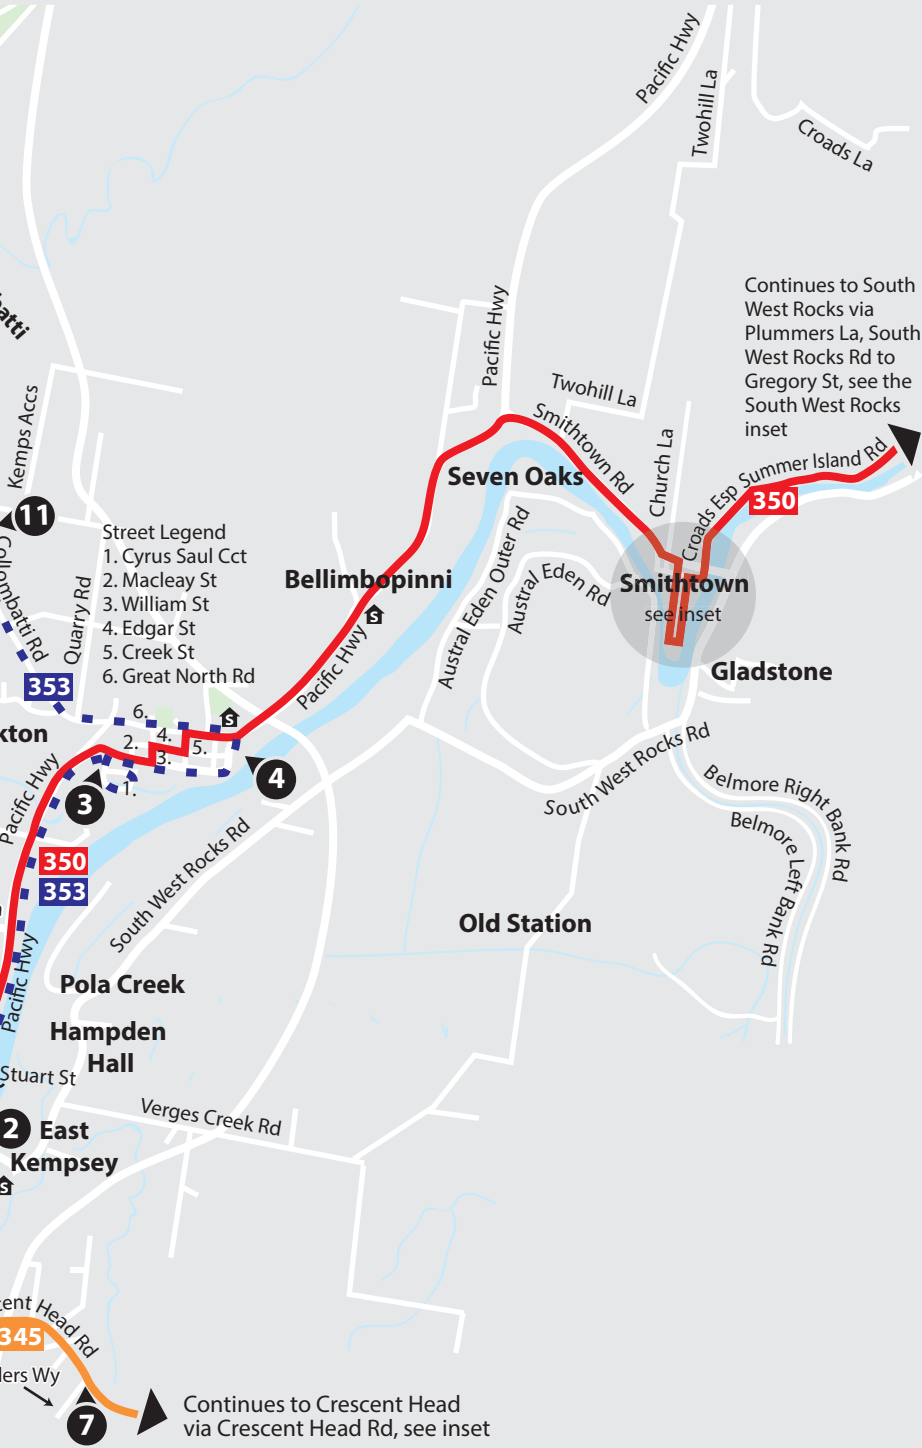

- common routes
- occasional trips

Legend

- Schools
- Timing Point

Street Legend
 1. Steeles Creek Rd
 2. Hillview Dr
 3. Haven Cr

Continues to Port Macquarie
 see map on page 3

350 South West Rocks to Kempsey via Smithtown & Frederickton

Monday to Friday							Saturday		
map ref	Route number	350	350	350	350	350	350	350	350
		am	am	am	pm	pm	pm	am	am
6	South West Rocks Livingstone Street	S8.16	H8.26	-	H12.26	S4.06	H4.26	-	-
5	Smithtown Belmore Street & Main Street	S8.51	H8.48	S11.48	H12.48	S4.28A	H4.48	8.35	11.35
4	Frederickton Public School Great North Road	S9.13	H9.00	S12.00	H1.00	S4.40	H5.00	8.47	11.47
3	Frederikton Cyrus Saul Circuit	-	H9.05	S12.05	H1.05	-	H5.05	-	-
1	Kempsey Belgrave Street, Medical Centre	S9.23	H9.13	S12.13	H1.13	S4.50	H5.13	8.57	11.57

Explanations

- B - Commences 3 minutes earlier from Sherwood Rd & Hillview Dr.
- D - Bus diverts via Hillview Dr & Haven Cr operating a clockwise loop.
- H - Bus operates public school holidays only.
- M- Bus departs from Belgrave St (Medical Centre).
- S - Bus operates public school days only.