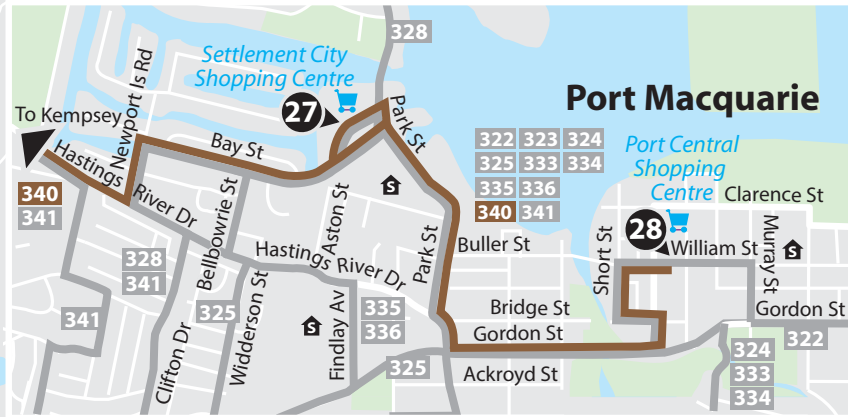

STAY AHEAD OF CHANGES
sign up online for email alerts when your route changes
www.busways.com.au

345 Kempsey to Crescent Head (Loop Service)

Monday to Friday						Saturday	
map ref	Route number						
		345	345	345	345	345	345
		am	am	pm	pm	pm	pm
1	Kempsey Belgrave Street, Medical Centre	S8.30	H9.00	12.20	H3.00	S3.58	9.00 12.00
24	Crescent Head Crescent Head Road & Settlers Way	S8.40	H9.09	12.29	H3.09	S4.08	9.08 12.08
25	Crescent Head Crescent Head Country Club	S9.03	H9.25	12.45	H3.25	S4.32	9.23 12.23
26	Crescent Head Crescent Head Road & Settlers Way	S9.23	H9.40	1.00	H3.40	S4.47	9.38 12.38
28	Kempsey Belgrave Street, Medical Centre	S9.33	H9.50	1.10	H3.50	S4.57	9.48 12.48

Weekends

Route 340 does not operate Weekends & Public Holidays.

Route 345 does not operate Sundays & Public Holidays.

see pages 3, 4 & 5 for route maps

Route Map

Bus route

340 Kempsey - Port Macquarie

Legend

- Schools
- Timing Point
- Bus routes covered by map on pages 4-5
- Bus routes covered by Busways Port Macquarie timetable

Route Map

Bus Routes

- 340 Kempsey - Port Macquarie
- 344 Kempsey - Willawarrin
- 345 Kempsey - Crescent Head (Loop Service)
- 350 Kempsey - South West Rocks via Frederickton & Smithtown
- 353 Kempsey - Collombatti (Loop Service)
- 354 Kempsey - Kempsey Airport
- 355 Kempsey - Bellbrook

- common routes
- occasional trips

Legend

- Schools
- Timing Point

Street Legend
 1. Steeles Creek Rd
 2. Hillview Dr
 3. Haven Cr

Continues to Port Macquarie
 see map on page 3

350 South West Rocks to Kempsey via Smithtown & Frederickton