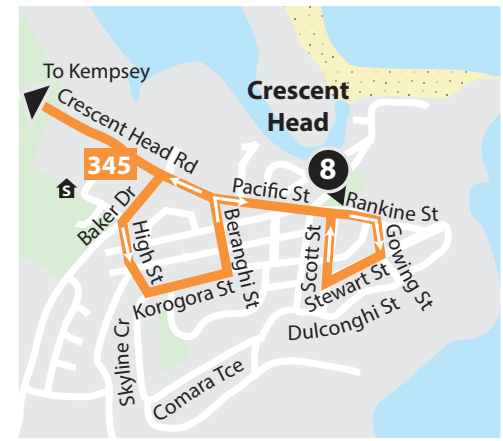

- Schools
- Timing Point
- Bus routes covered by map on pages 4-5
- Bus routes covered by Busways Port Macquarie timetable

Route Map

Bus Routes

- 340 Kempsey - Port Macquarie
- 344 Kempsey - Willawarrin
- 345 Kempsey - Crescent Head (Loop Service)
- 350 Kempsey - South West Rocks via Frederickton & Smithtown
- 353 Kempsey - Collombatti (Loop Service)
- 354 Kempsey - Kempsey Airport
- 355 Kempsey - Bellbrook

- common routes
- occasional trips

Legend

- Schools
- Timing Point

Street Legend
 1. Steeles Creek Rd
 2. Hillview Dr
 3. Haven Cr

Continues to Port Macquarie
 see map on page 3

350 South West Rocks to Kempsey via Smithtown & Frederickton

Monday to Friday							Saturday		
map ref	Route number	350	350	350	350	350	350	350	350
		am	am	am	pm	pm	pm	am	am
6	South West Rocks Livingstone Street	S8.16	H8.26	-	H12.26	S4.06	H4.26	-	-
5	Smithtown Belmore Street & Main Street	S8.51	H8.48	S11.48	H12.48	S4.28A	H4.48	8.35	11.35
4	Frederickton Public School Great North Road	S9.13	H9.00	S12.00	H1.00	S4.40	H5.00	8.47	11.47
3	Frederikton Cyrus Saul Circuit	-	H9.05	S12.05	H1.05	-	H5.05	-	-
1	Kempsey Belgrave Street, Medical Centre	S9.23	H9.13	S12.13	H1.13	S4.50	H5.13	8.57	11.57

350 Kempsey to South West Rocks via Frederickton & Smithtown

Monday to Friday								Saturday		
map ref	Route number	350	350	350	350	350	350	350	350	350
		am	am	am	am	pm	pm	pm	am	am
1	Kempsey Belgrave Street, Medical Centre	-	H7.34	S11.24	H11.34	S2.14	H3.34	-	8.14	11.14
2	Kempsey Smith St	S7.30	H7.35	S11.25	H11.35	S2.15	H3.35	S3.42	8.15	11.15
3	Frederikton Cyrus Saul Circuit	-	H7.40	S11.30	H11.40	-	H3.40	S3.50	-	-
4	Frederickton Public School Great North Road	S7.38	H7.45	S11.35	H11.45	S2.23	H3.45	S3.55	D8.23	D11.23
5	Smithtown Belmore Street & Main Street	S7.47B	H7.58	S11.48D	H11.58	S2.36	H3.58	S4.08C	D8.35	D11.35
6	South West Rocks Livingstone Street	S8.10	H8.20	-	H12.20	S2.58	H4.20	SR	-	-