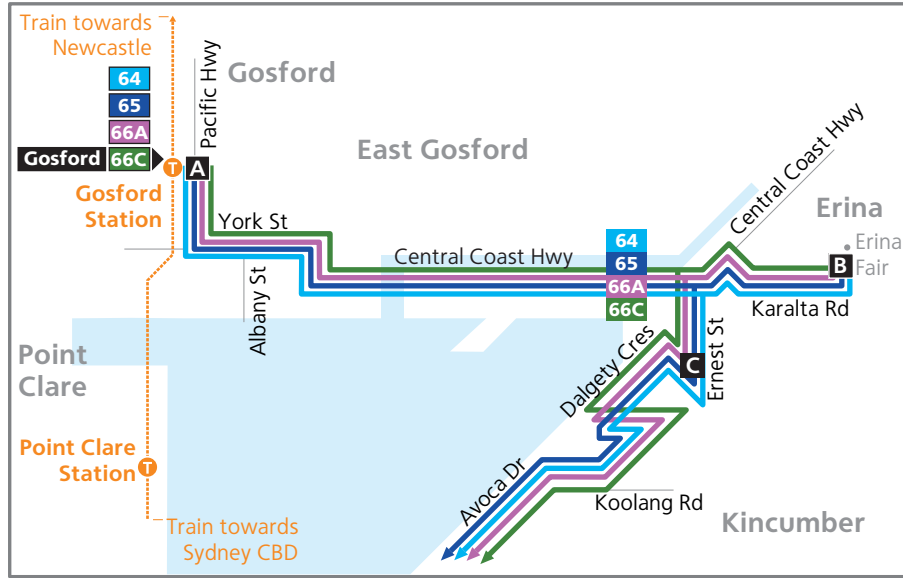

Routes 64, 65, 66A, 66C

Gosford Inset

- Legend**
- Bus route
 - 64 Bus route number
 - A** Timing point
 - Train line/station

Diagrammatic Map
Not to Scale

Timing Points

- A** Gosford Interchange
- B** Erina Fair Interchange
- C** Erina High School Ernest Street
- D** Green Point ALDI Avoca Drive
- E** Kincumber Shopping Village Avoca Drive
- F** Kincumber Melville Street & Scaysbrook Drive
- G** Avoca Beach The Round Drive & Carolina Park Road
- H** Avoca Beach Theatre Burns Street & Vine Street
- I** Copacabana Surf Club Del Monte Place
- J** Copacabana Copacabana Drive & Chico Street
- K** Kincumber The Scenic Road & Cullens Road
- L** Macmasters Beach Namatjira Drive & The Scenic Road
- M** Kincumber South Empire Bay Drive & Mackillop Road
- N** Bensville Kildare Street & Armstrong Close
- O** Empire Bay Post Office Kendall Road
- P** St Huberts Island Discovery Street & Weatherly Parade
- Q** Ettalong Beach Ocean View Road & Memorial Avenue
- R** Woy Woy Interchange