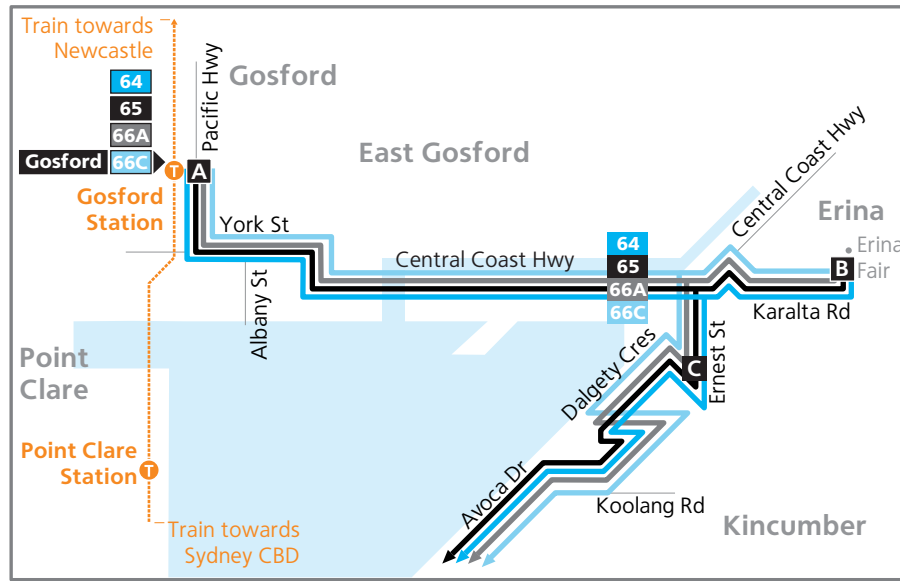

Gosford Inset

Legend

-  Bus route
-  Timing point
-  Bus route number
-  Train line/station

 Diagrammatic Map  
Not to Scale

# Timing Points

- A** Gosford Interchange
- B** Erina Fair Interchange
- C** Erina High School Ernest Street
- D** Green Point ALDI Avoca Drive
- E** Kincumber Shopping Village Avoca Drive
- F** Kincumber Melville Street & Scaysbrook Drive
- G** Avoca Beach The Round Drive & Carolina Park Road
- H** Avoca Beach Theatre Burns Street & Vine Street
- I** Copacabana Surf Club Del Monte Place
- J** Copacabana Copacabana Drive & Chico Street
- K** Kincumber The Scenic Road & Cullens Road
- L** Macmasters Beach Namatjira Dr & The Scenic Rd
- M** Kincumber South Empire Bay Dr & Mackillop Rd
- N** Bensville Kildare Street & Armstrong Close
- O** Empire Bay Post Office Kendall Road
- P** St Huberts Island Discovery St & Weatherly Pde
- Q** Ettalong Beach Ocean View Rd & Memorial Ave
- R** Woy Woy Interchange