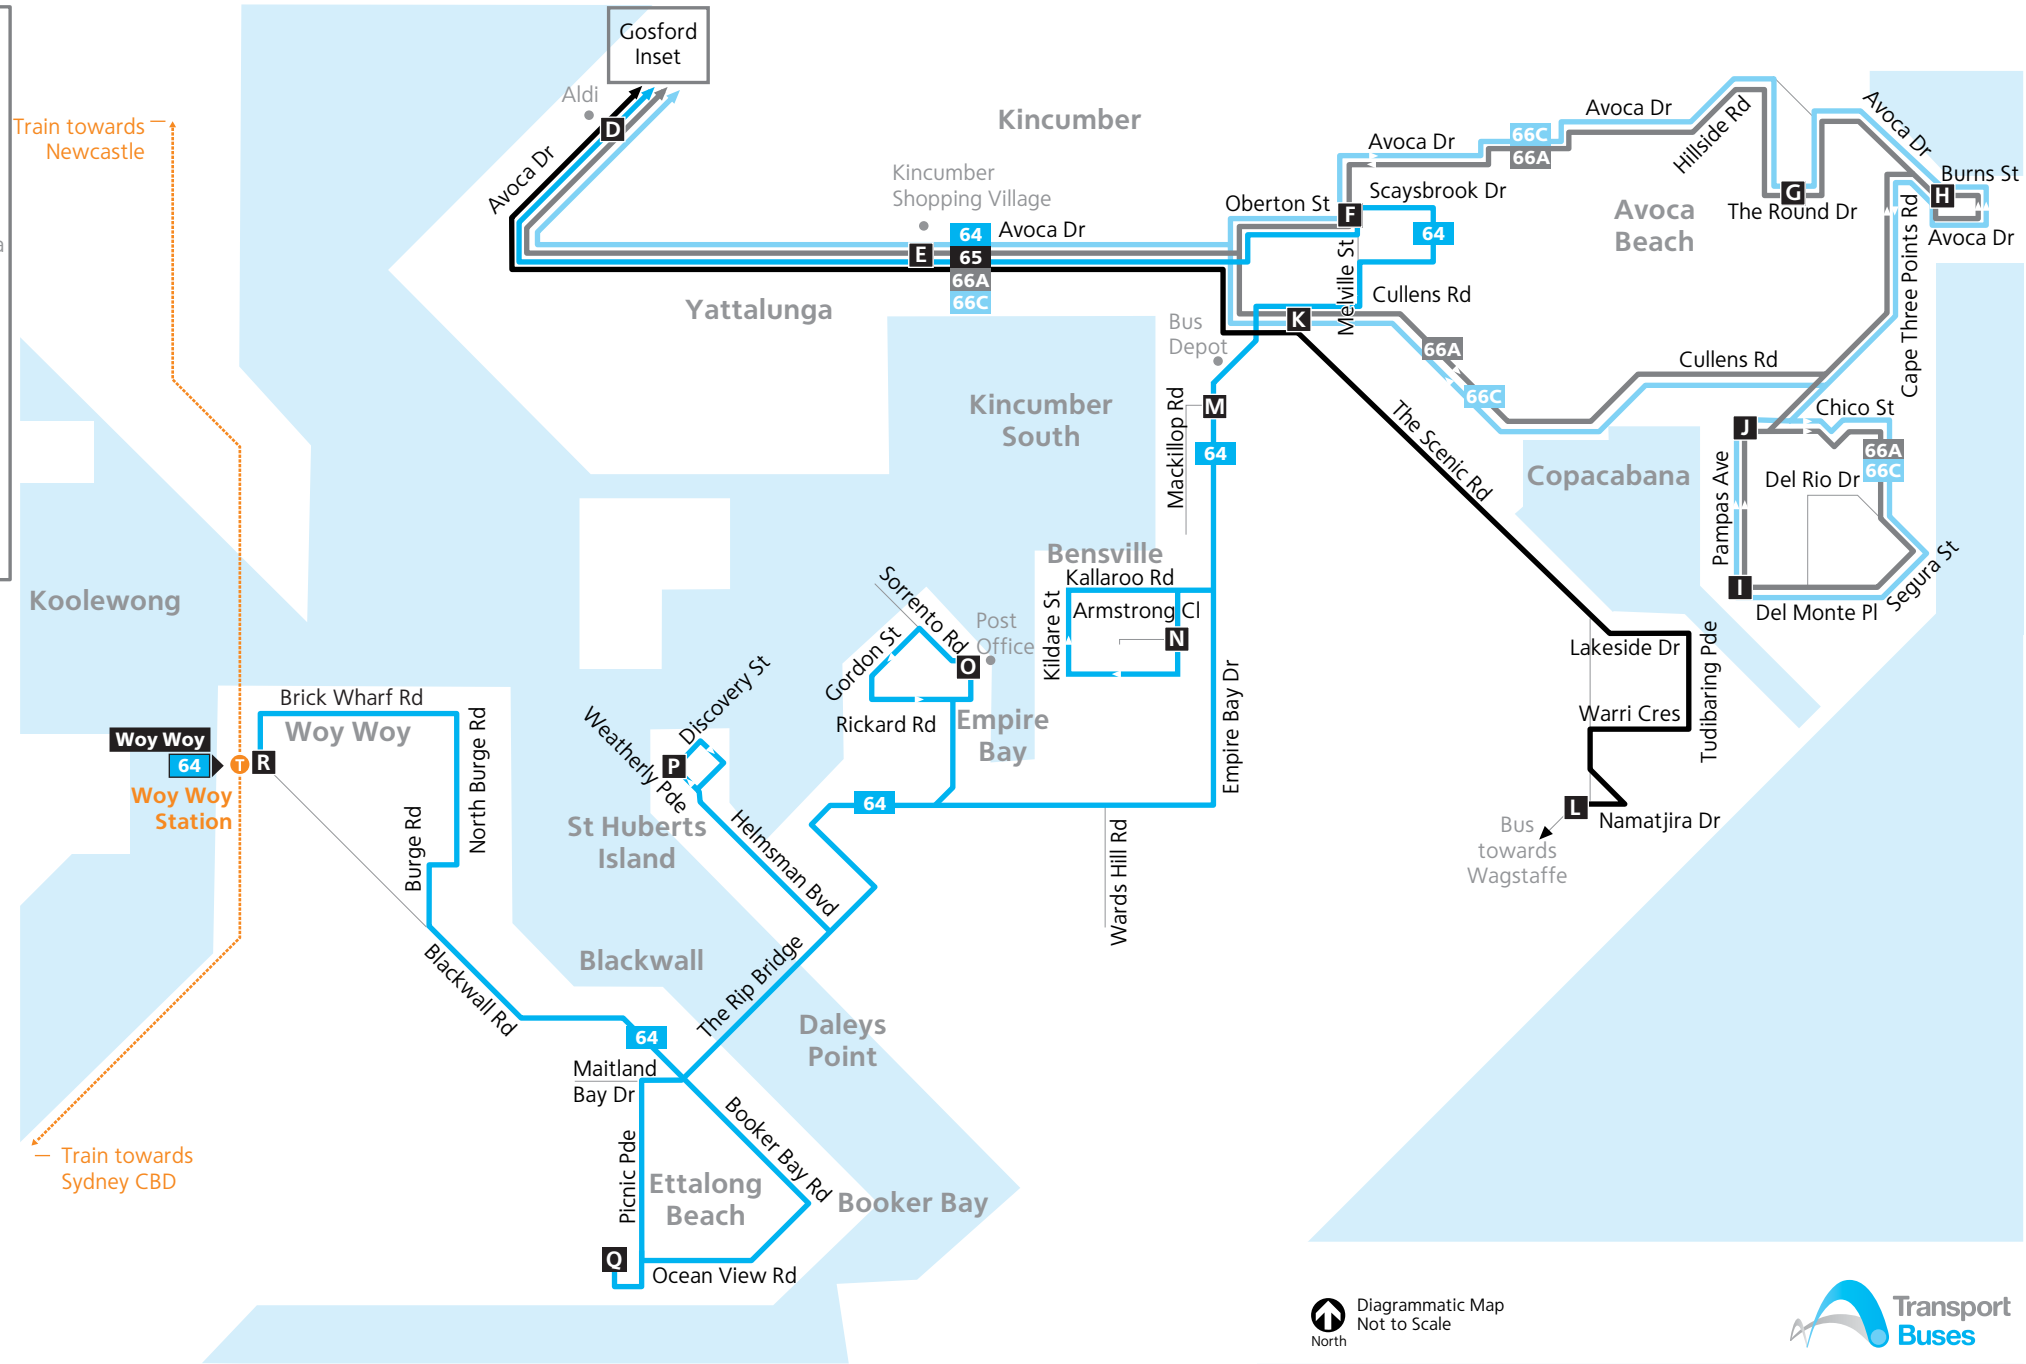

Gosford Inset

Legend

-  Bus route
-  Timing point
-  Bus route number
-  Train line/station

 Diagrammatic Map  
Not to Scale

# Timing Points

- A** Gosford Interchange
- B** Erina Fair Interchange
- C** Erina High School Ernest Street
- D** Green Point ALDI Avoca Drive
- E** Kincumber Shopping Village Avoca Drive
- F** Kincumber Melville Street & Scaysbrook Drive
- G** Avoca Beach The Round Drive & Carolina Park Road
- H** Avoca Beach Theatre Burns Street & Vine Street
- I** Copacabana Surf Club Del Monte Place
- J** Copacabana Copacabana Drive & Chico Street
- K** Kincumber The Scenic Road & Cullens Road
- L** Macmasters Beach Namatjira Dr & The Scenic Rd
- M** Kincumber South Empire Bay Dr & Mackillop Rd
- N** Bensville Kildare Street & Armstrong Close
- O** Empire Bay Post Office Kendall Road
- P** St Huberts Island Discovery St & Weatherly Pde
- Q** Ettalong Beach Ocean View Rd & Memorial Ave
- R** Woy Woy Interchange