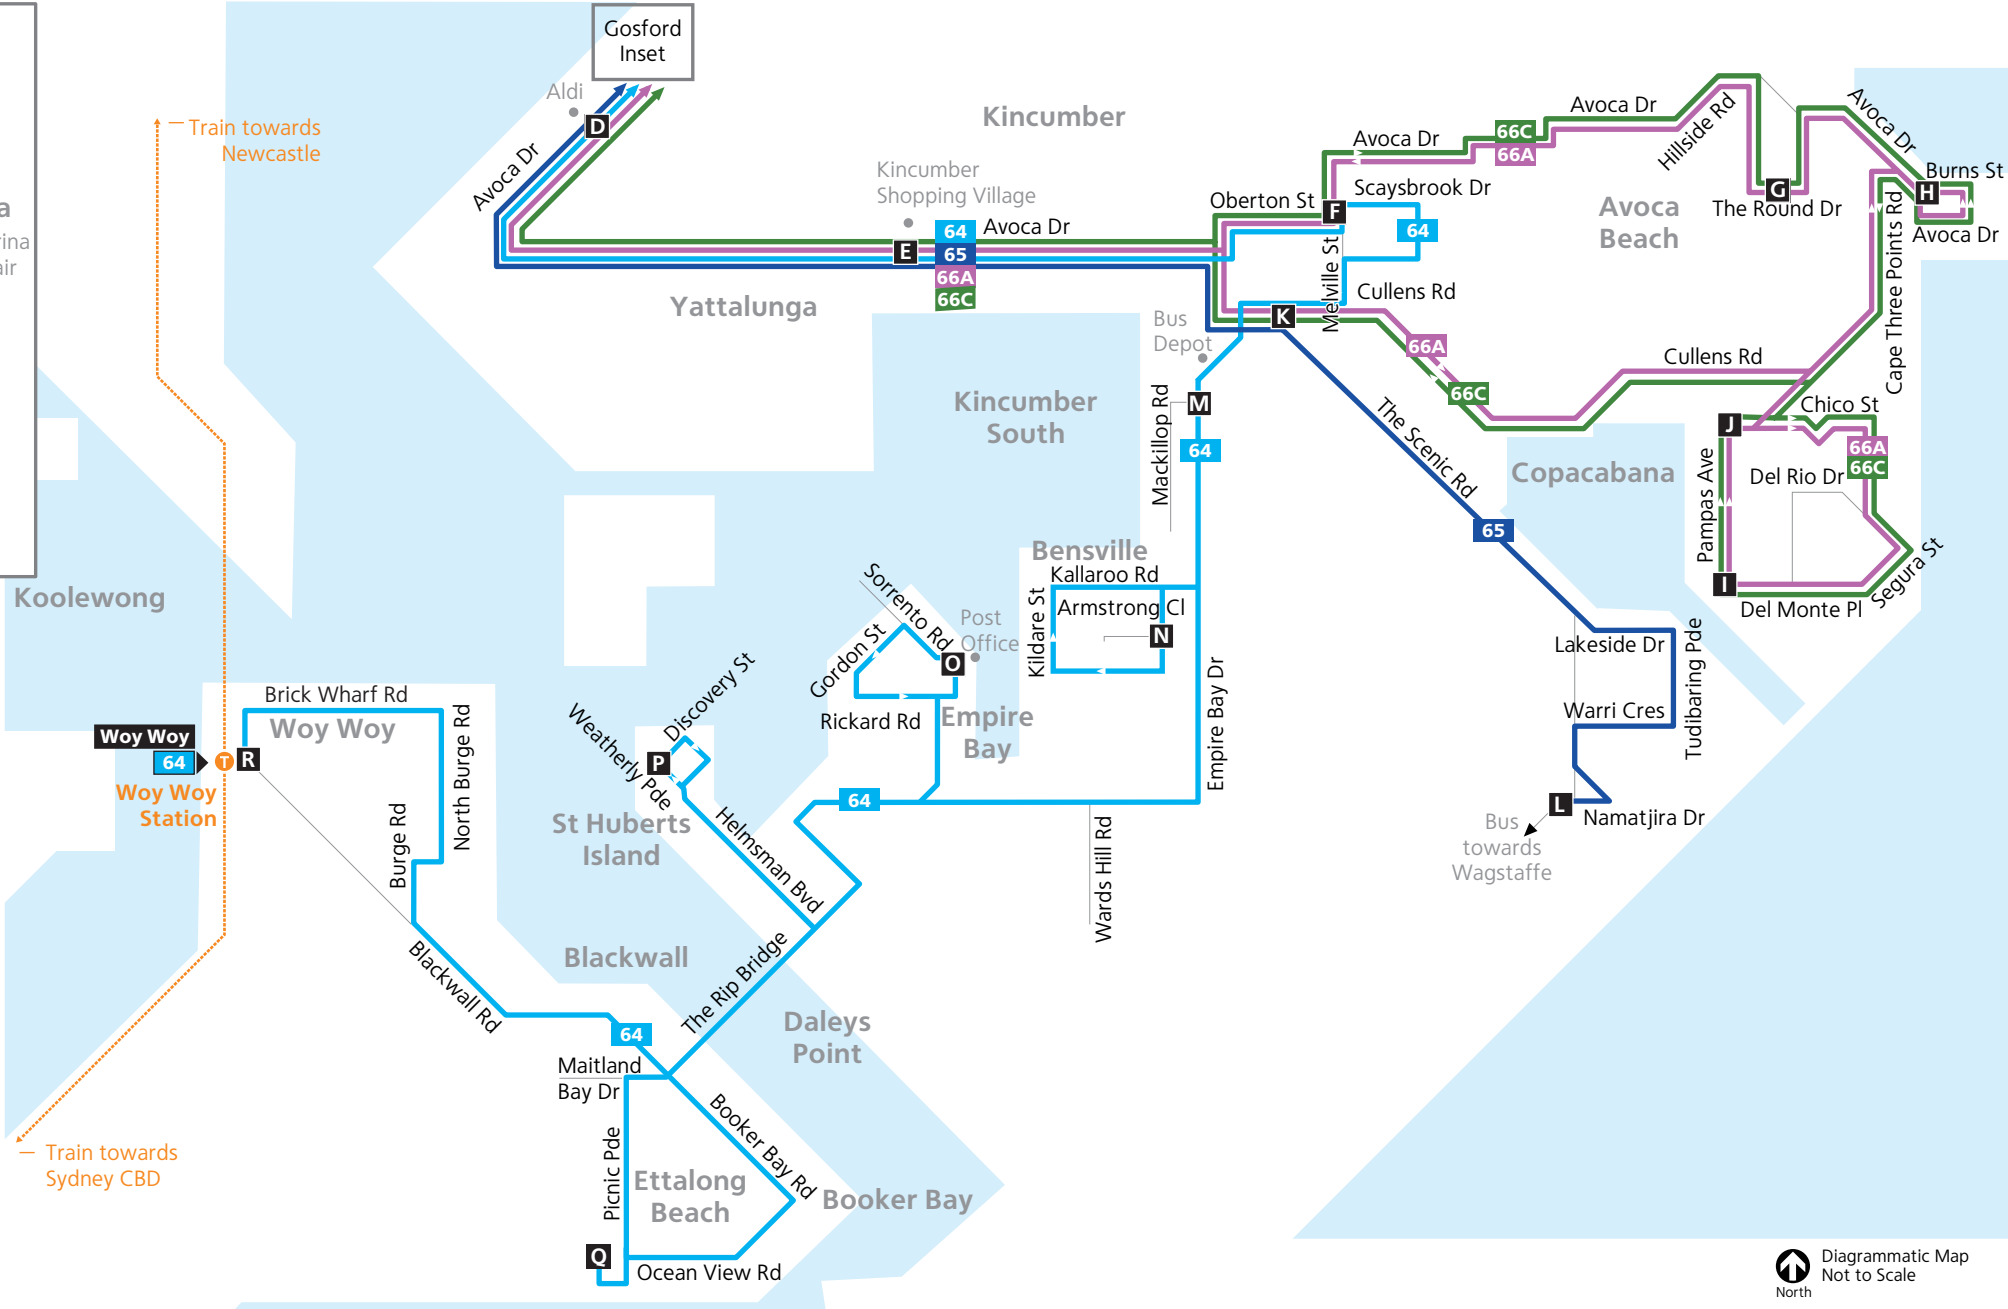

Routes 64, 65, 66A, 66C

Gosford Inset

- Legend**
- Bus route
 - 64 Bus route number
 - A** Timing point
 - Train line/station

Diagrammatic Map
Not to Scale

Timing Points

- A** Gosford Interchange
- B** Erina Fair Interchange
- C** Erina High School Ernest Street
- D** Green Point ALDI Avoca Drive
- E** Kincumber Shopping Village Avoca Drive
- F** Kincumber Melville Street & Scaysbrook Drive
- G** Avoca Beach The Round Drive & Carolina Park Road
- H** Avoca Beach Theatre Burns Street & Vine Street
- I** Copacabana Surf Club Del Monte Place
- J** Copacabana Copacabana Drive & Chico Street
- K** Kincumber The Scenic Road & Cullens Road
- L** Macmasters Beach Namatjira Drive & The Scenic Road
- M** Kincumber South Empire Bay Drive & Mackillop Road
- N** Bensville Kildare Street & Armstrong Close
- O** Empire Bay Post Office Kendall Road
- P** St Huberts Island Discovery Street & Weatherly Parade
- Q** Ettalong Beach Ocean View Road & Memorial Avenue
- R** Woy Woy Interchange