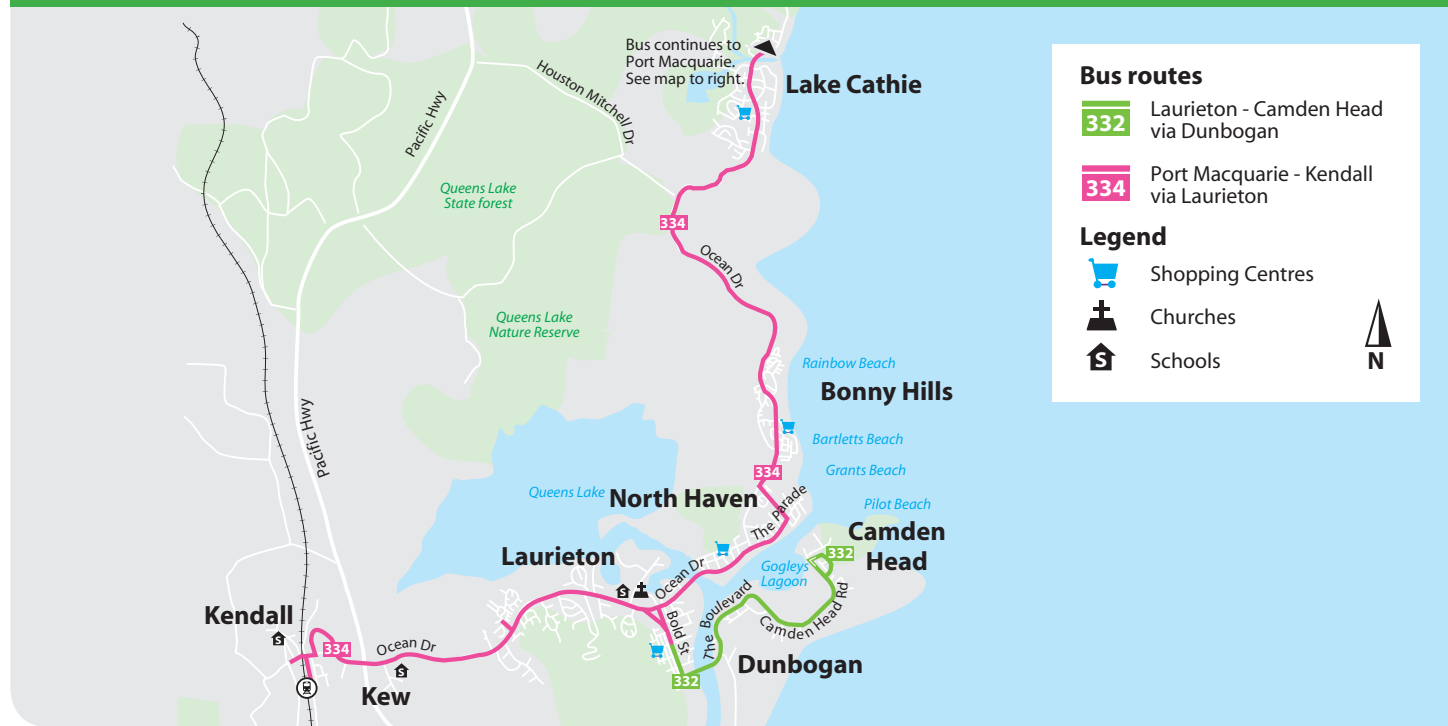

Proposed Bus Network Map

Kendall to Port Macquarie – Route 334

Port Macquarie – Routes 322, 324, 325, 328, 334, 335, 340 & 341

Wauchope to Port Macquarie – Route 335