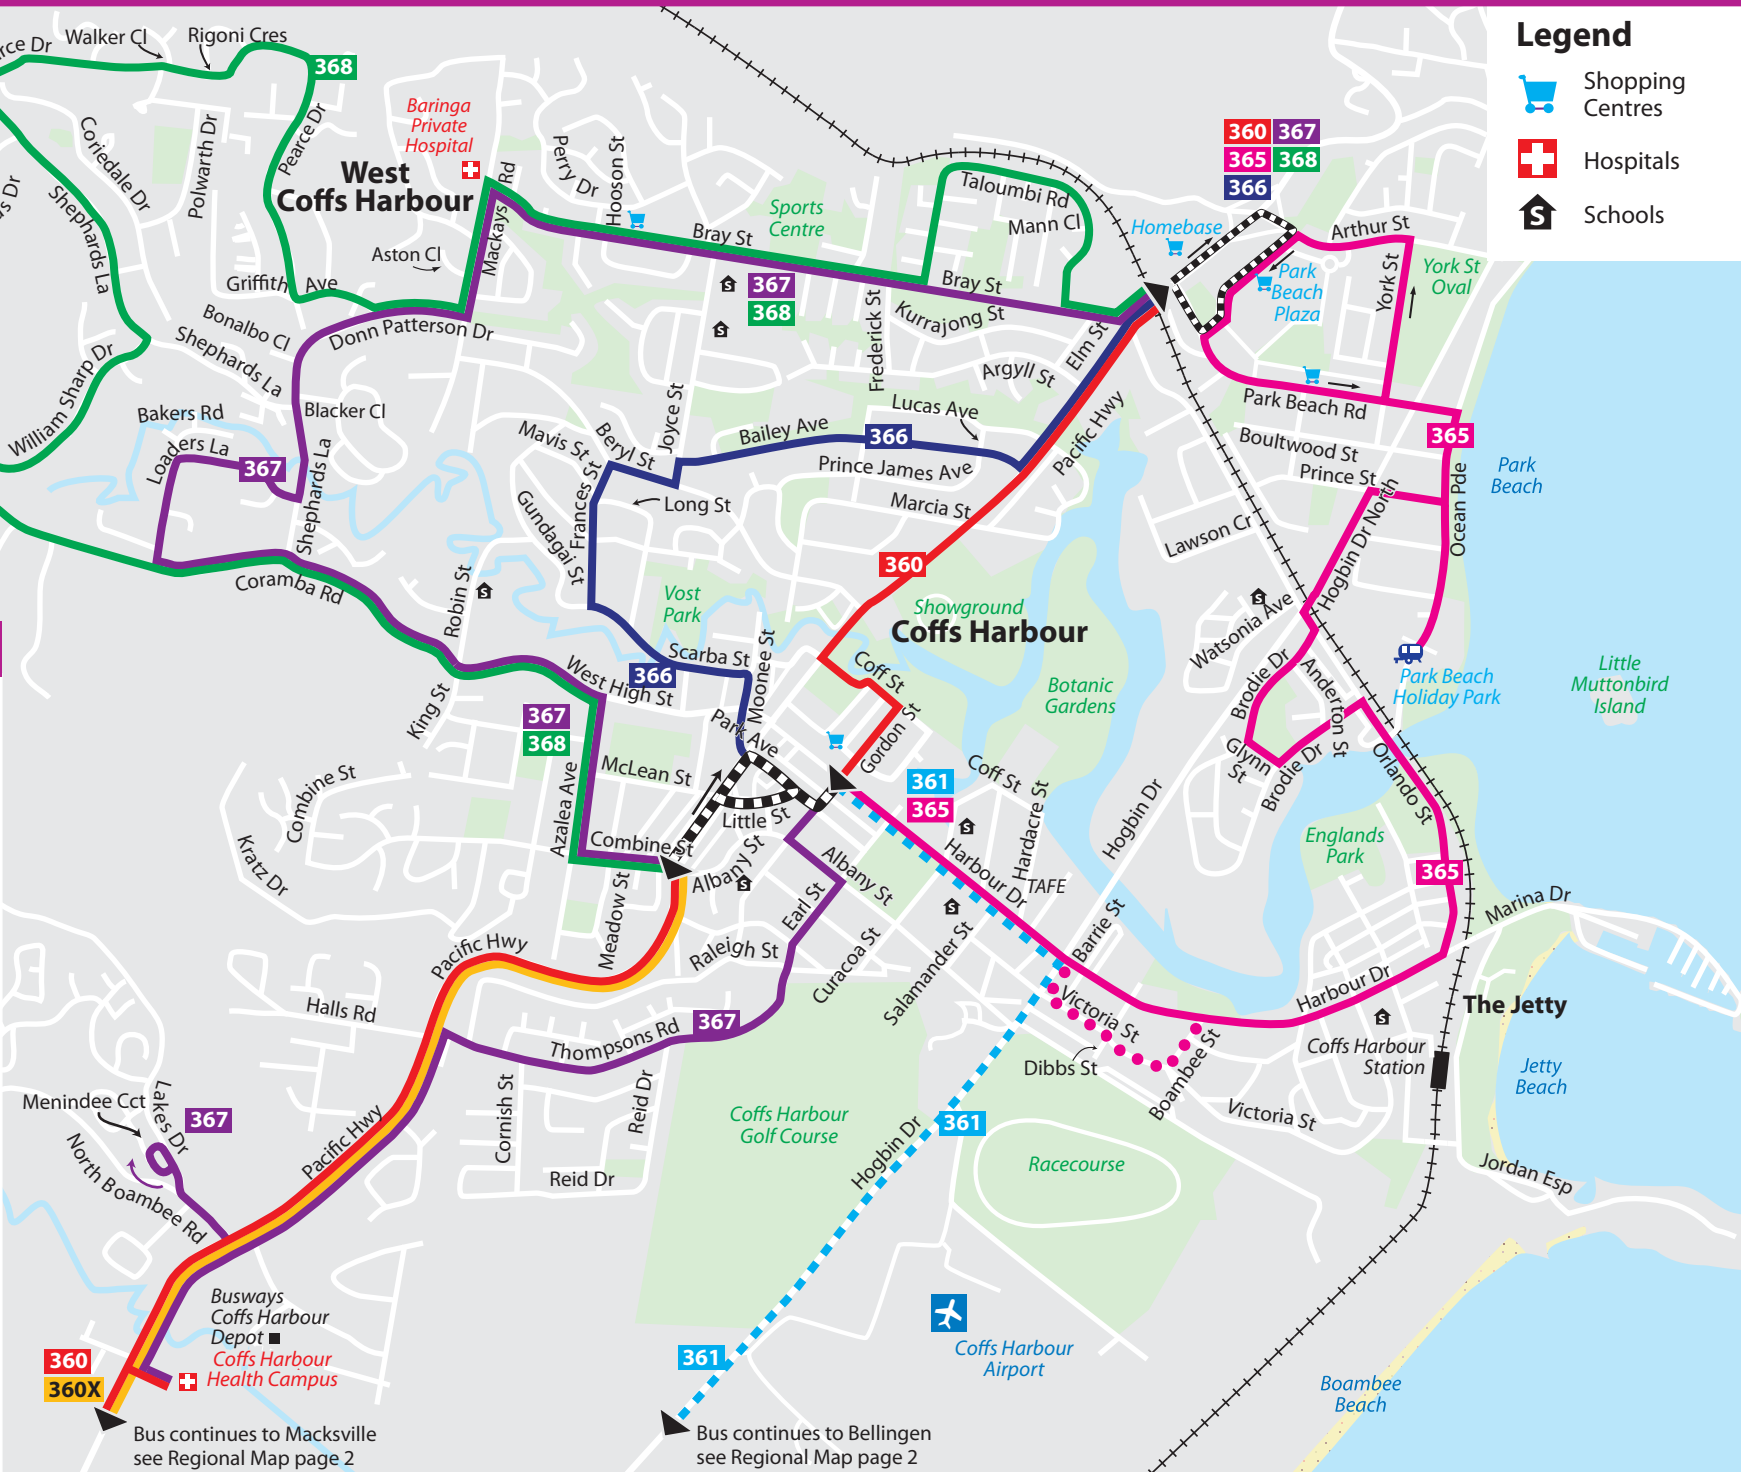

## Legend

-  Shopping Centres
-  Hospitals
-  Schools

## Bus Routes

- 360** Macksville to Coffs Harbour via Nambucca Heads, Valla Beach, Urunga & Toormina
- 361** Bellingen to Coffs Harbour via Toormina, Bonville & Raleigh
- 365** Park Beach Plaza to Park Ave via The Jetty
- 366** Park Beach Plaza to Park Ave via Frances St
- 367** Park Beach Plaza to Coffs Harbour Health Campus via Donn Patterson Dr & Park Ave
- 368** Park Beach Plaza to Park Ave via Pearce Dr
- 360X** Macksville to Coffs Harbour via Nambucca Heads & Valla Beach
- occasional diversions
- ▬ common route

**Bus Routes**

- 351** Bowraville to Macksville via Rodeo Dr
- 352** Bowraville to Macksville via Wilson Rd
- 356** Scotts Head to Macksville via Grassy Head
- 357** Repton to Bellingen via Mylestom
- 358** Macksville to Bellingen via Nambucca Heads & Urunga
- 359** Urunga to Bonville via Mylestom
- 360** Macksville to Coffs Harbour via Nambucca Heads, Valla Beach, Urunga & Toormina
- 360X** Macksville to Park Ave via Nambucca Heads & Valla Beach
- 361** Bellingen to Coffs Harbour
- 367** Park Beach Plaza to Coffs Harbour Health Campus via Donn Patterson Dr & Park Ave
- ..... occasional diversions

**Legend**

-  Shopping Centres
-  Hospitals
-  Schools